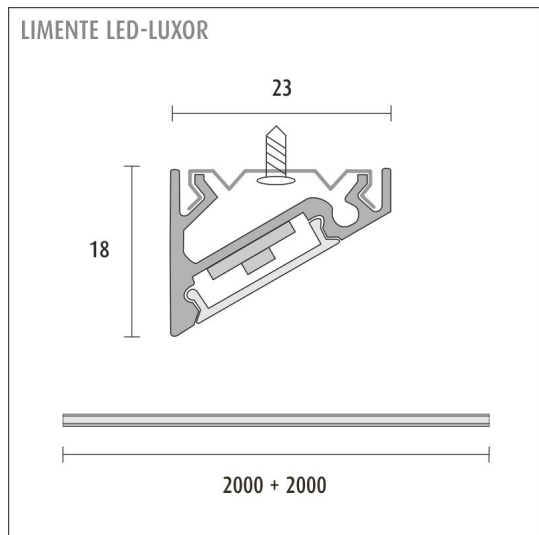

LUXOR 40 LUX 3K AL PROF.LIGHT