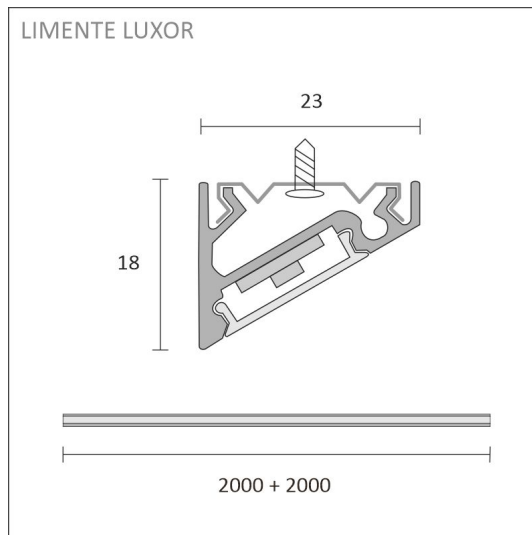

LUXOR 20 LUX 3K WH PROF.LIGHT