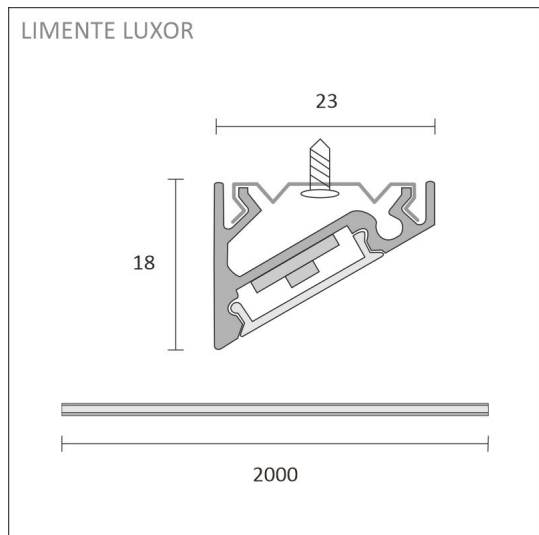

LUXOR 20 LUX 3K WH PROF.LIGHT