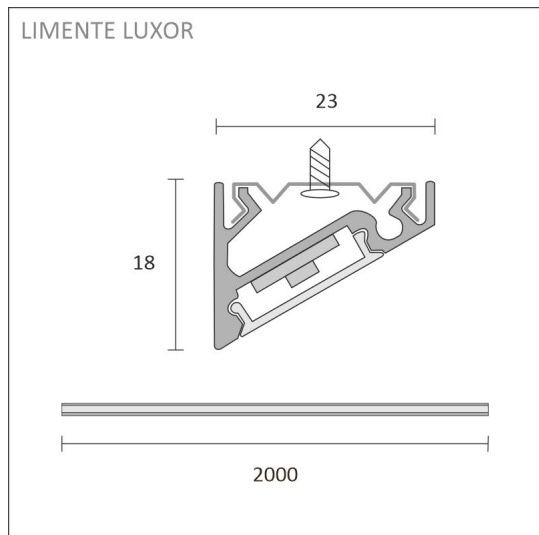

LUXOR 20 LUX 3K AL PROF.LIGHT