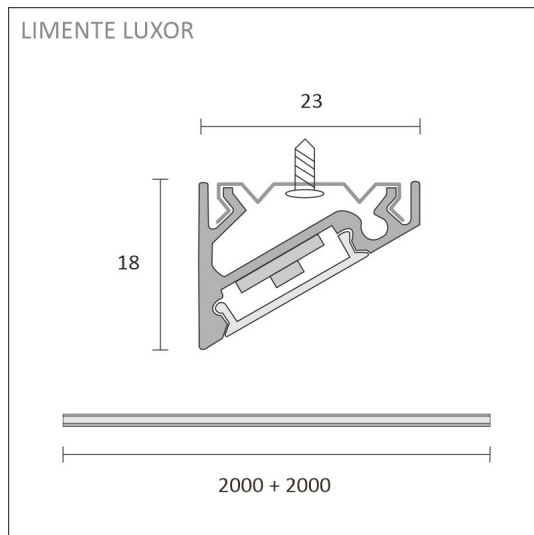

LUXOR 20 LUX 3K AL PROF.LIGHT