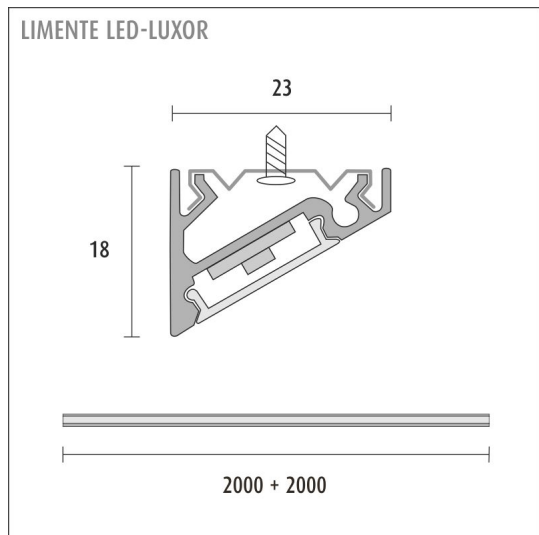

LUXOR 40 COM 4K BL PROF.LIGHT