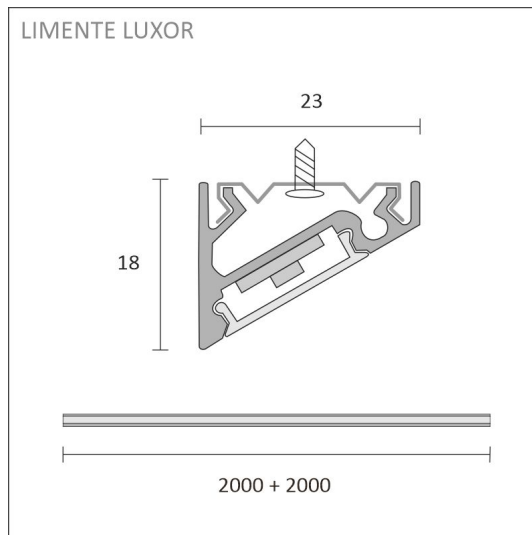

LUXOR 20 COM 4K WH PROF.LIGHT