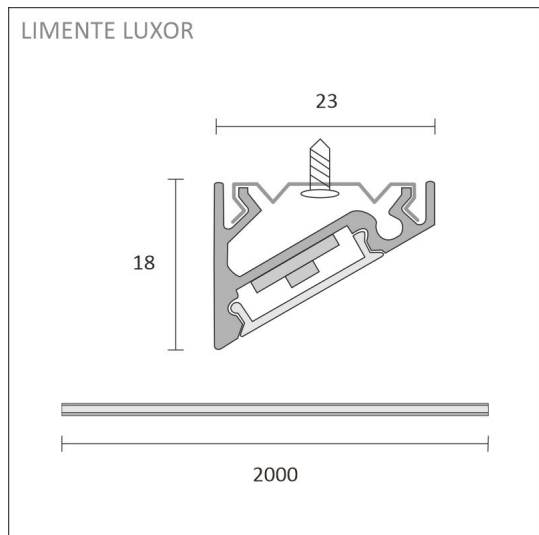

LUXOR 20 COM 4K WH PROF.LIGHT