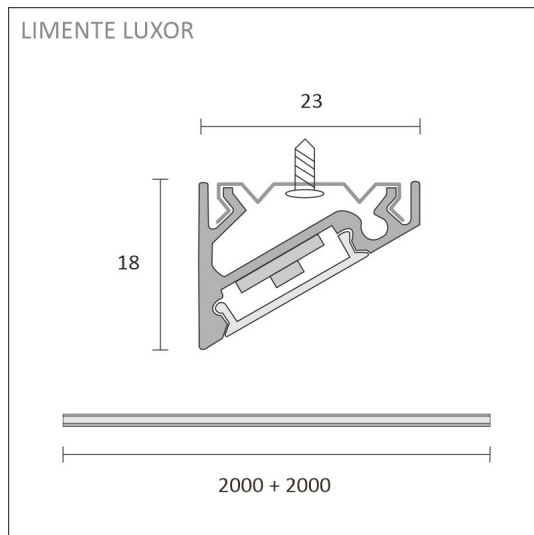

LUXOR 20 COM 4K WH PROF.LIGHT