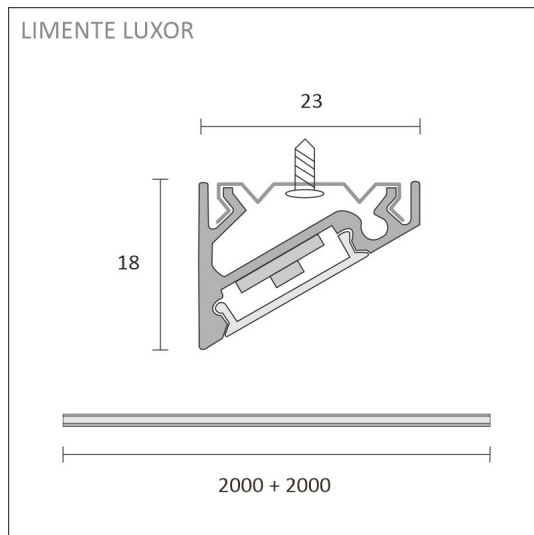

LUXOR 20 COM 4K AL PROF.LIGHT