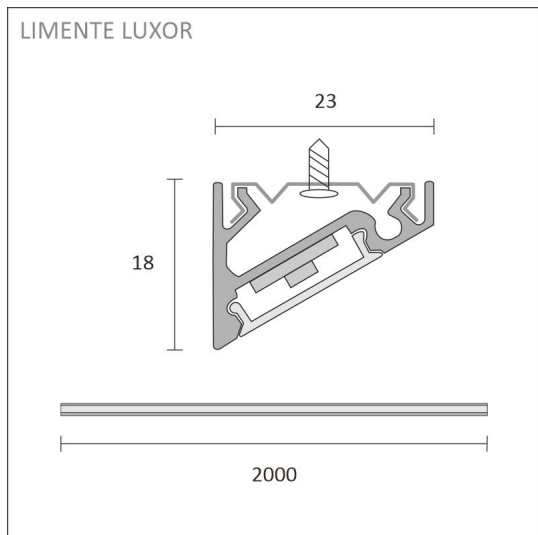

LUXOR 20 COM 4K AL PROF.LIGHT