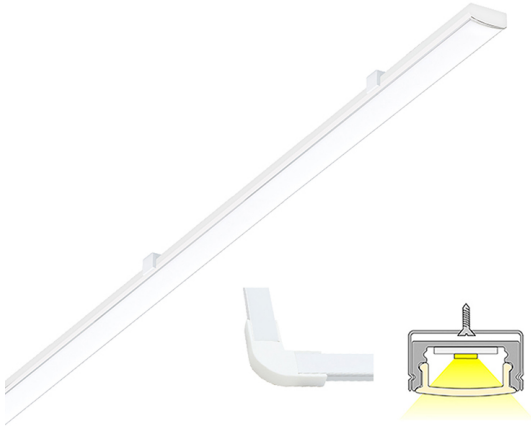

## LINEA

4m | 3000 K | white | 192 led/m | 1512 lm/m | CRI>85  
Product code: 682409

### A versatile light profile fixture

LIMENTE LINEA IP44 B is a versatile light fixture suitable for either working light or mood light. The fixture can be used in kitchen workspace but also to provide indirect lighting when placed above upper cabinets, in plinths, in ceilings or inside a wardrobe or any other space, where light is needed.

See "Installation pictures" for tips on how to use LINEA IP44 B as working lighting in a kitchen workspace but also as indirect lighting when placed above upper cabinets or inside a wardrobe! In kitchen workspaces the fixture is installed near the front edge of the kitchen upper cabinet. LIMENTE LINEA profile fixtures are available in multiple lengths (2-6m) and three different color temperatures (3000K, 4000K and 2700K-6000K). The profile itself has a standard length of 2m and can be shortened to a desired length.

#### THE FOLLOWING ITEMS ARE INCLUDED

- 2 x 2m aluminum profiles + diffusert
- 1m aluminum profile + diffusert (conduit)
- mounting clips x 11
- end-caps x 6
- plastic corner pieces (90°) x 3
- led-ribbon 4 m, driver in both ends
- 3m power cords 2pcs