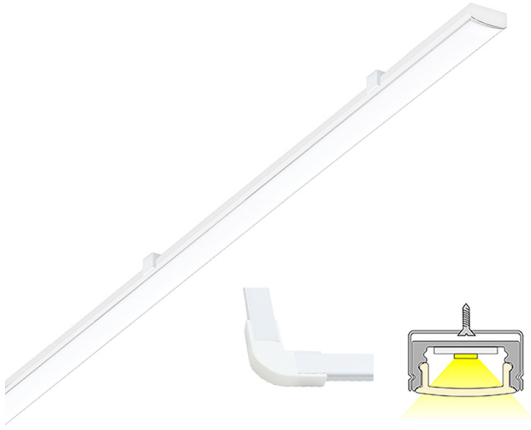

## LINEA

2m | 3000 K | white | 192 led/m | 1512 lm/m | CRI>85  
Product code: 682406

### A versatile light profile fixture

LIMENTE LINEA IP44 B is a versatile light fixture suitable for either working light or mood light. The fixture can be used in kitchen workspace but also to provide indirect lighting when placed above upper cabinets, in plinths, in ceilings or inside a wardrobe or any other space, where light is needed.

See "Installation pictures" for tips on how to use LINEA IP44 B as working lighting in a kitchen workspace but also as indirect lighting when placed above upper cabinets or inside a wardrobe! In kitchen workspaces the fixture is installed near the front edge of the kitchen upper cabinet. LIMENTE LINEA profile fixtures are available in multiple lengths (2-6m) and three different color temperatures (3000K, 4000K and 2700K-6000K). The profile itself has a standard length of 2m and can be shortened to a desired length.

#### THE FOLLOWING ITEMS ARE INCLUDED

- aluminum profile 2 m
- end caps x 4
- mounting clips x 7
- plastic corner pieces (90°) x 3
- led-ribbon 2 m, driver in both ends
- 3m power cords 2 pcs