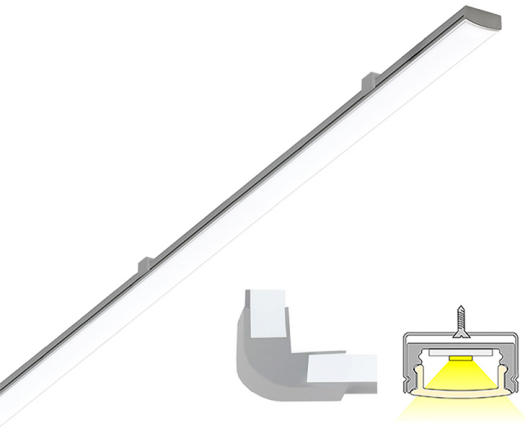

LINEA

2m | 3000 K | white | 192 led/m | 1512 lm/m | CRI>85
Product code: 682406

A versatile light profile fixture

LIMENTE LINEA IP44 B is a versatile light fixture suitable for either working light or mood light. The fixture can be used in kitchen workspace but also to provide indirect lighting when placed above upper cabinets, in plinths, in ceilings or inside a wardrobe or any other space, where light is needed.

See "Installation pictures" for tips on how to use LINEA IP44 B as working lighting in a kitchen workspace but also as indirect lighting when placed above upper cabinets or inside a wardrobe! In kitchen workspaces the fixture is installed near the front edge of the kitchen upper cabinet. LIMENTE LINEA profile fixtures are available in multiple lengths (2-6m) and three different color temperatures (3000K, 4000K and 2700K-6000K). The profile itself has a standard length of 2m and can be shortened to a desired length.

[Learn more from our website](#)

Dimming and lighting control

Appropriate lighting for any occasion is made easy with our dimming and lighting control system. You can easily change the lighting and ambience in your home from efficient and bright to dim and cozy by dimming your LIMENTE LINEA IP44 B with our wireless system. You can use the same switch to adjust all the LIMENTE lights in the room, including various ceiling, panel and profile lights. The light adjusts smoothly at the same time while creating ambience for working, entertaining or any mood in between.

[Learn more from our website](#)

Easy installation

LIMENTE LINEA IP44 B is fast and easy to install with the installation tools included.

[Learn more from our website](#)

THE FOLLOWING ITEMS ARE INCLUDED

- aluminum profile 2 m
- end caps x 4
- mounting clips x 7
- plastic corner pieces (90°) x 3
- led-ribbon 2 m, driver in both ends
- 3m power cords 2 pcs