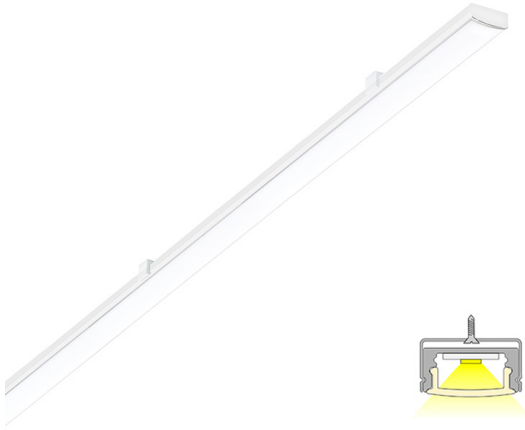

LED-LINEA

4000 K | white | 180 led/m | 1080 lm/m | CRI>85

Product code: 682403

A versatile light profile fixture

LIMENTE LED-LINEA IP44 B is a versatile light fixture suitable for either working light or mood light. The fixture can be used in kitchen workspace but also to provide indirect lighting when placed above upper cabinets, in plinths, in ceilings or inside a wardrobe or any other space, where light is needed.

See "Installation pictures" for tips on how to use LED-LINEA IP44 B as working lighting in a kitchen workspace but also as indirect lighting when placed above upper cabinets or inside a wardrobe! In kitchen workspaces the fixture is installed near the front edge of the kitchen upper cabinet. LIMENTE LED-LINEA profile fixtures are available in multiple lengths (2-6m) and three different color temperatures (3000K, 4000K and 2700K-6000K). The profile itself has a standard length of 2m and can be shortened to a desired length.

[Learn more from our website](#)

Dimming and lighting control

Appropriate lighting for any occasion is made easy with our dimming and lighting control system. You can easily change the lighting and ambience in your home from efficient and bright to dim and cozy by dimming your LIMENTE LED-LINEA IP44 B with our wireless system. You can use the same switch to adjust all the LIMENTE lights in the room, including various ceiling, panel and profile lights. The light adjusts smoothly at the same time while creating ambience for working, entertaining or any mood in between.

[Learn more from our website](#)

Easy installation

LIMENTE LED-LINEA IP44 B is fast and easy to install with the installation tools included.

[Learn more from our website](#)

THE FOLLOWING ITEMS ARE INCLUDED