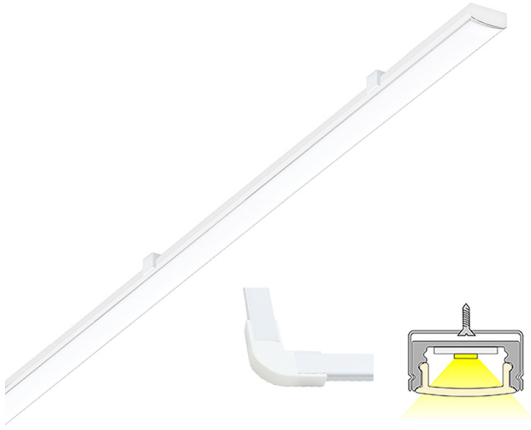

LINEA LUX

4m | 4000 K | white | 192 led/m | 1700 lm/m | CRI>90
Product code: 682401

A versatile light profile fixture

LIMENTE LINEA IP44 LUX is a part of LIMENTE LUX collection. The LIMENTE LUX collection provides the best quality of light in technical features, such as efficiency and color rendering, and maximizes the lifespan of the product. LIMENTE LINEA IP44 LUX is a versatile light fixture suitable for either working light or mood light. The fixture can be used in kitchen workspace but also to provide indirect lighting when placed above upper cabinets, in plinths, in ceilings or inside a wardrobe or any other space, where light is needed.

See "Installation pictures" for tips on how to use LINEA IP44 LUX as working lighting in a kitchen workspace but also as indirect lighting when placed above upper cabinets or inside a wardrobe! In kitchen workspaces the fixture is installed near the front edge of the kitchen upper cabinet. LIMENTE LINEA profile fixtures are available in multiple lengths (2-6m) and three different color temperatures (3000K, 4000K and 2700K-6000K). The profile itself has a standard length of 2m and can be shortened to a desired length.

[Learn more from our website](#)

Easy installation

LIMENTE LINEA IP44 LUX is fast and easy to install with the installation tools included.

[Learn more from our website](#)

THE FOLLOWING ITEMS ARE INCLUDED

- 2 x 2m aluminum profiles + diffusert
- 1m aluminum profile + diffusert (conduit)
- mounting clips x 11
- end-caps x 6
- plastic corner pieces (90°) x 3
- led-ribbon 4 m, driver in both ends
- 3m power cords 2pcs