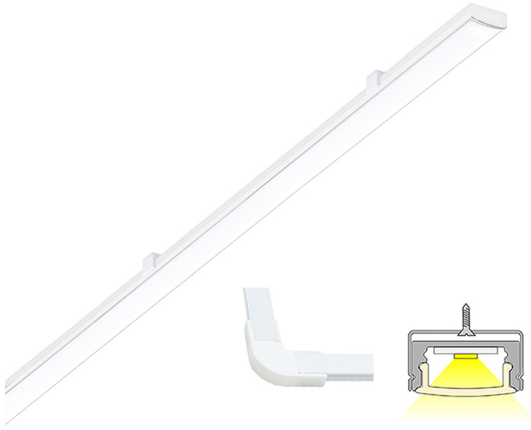

LINEA LUX

2m | 4000 K | white | 192 led/m | 1700 lm/m | CRI>90
Product code: 682400

A versatile light profile fixture

LIMENTE LINEA IP44 LUX is a part of LIMENTE LUX collection. The LIMENTE LUX collection provides the best quality of light in technical features, such as efficiency and color rendering, and maximizes the lifespan of the product. LIMENTE LINEA IP44 LUX is a versatile light fixture suitable for either working light or mood light. The fixture can be used in kitchen workspace but also to provide indirect lighting when placed above upper cabinets, in plinths, in ceilings or inside a wardrobe or any other space, where light is needed.

See "Installation pictures" for tips on how to use LINEA IP44 LUX as working lighting in a kitchen workspace but also as indirect lighting when placed above upper cabinets or inside a wardrobe! In kitchen workspaces the fixture is installed near the front edge of the kitchen upper cabinet. LIMENTE LINEA profile fixtures are available in multiple lengths (2-6m) and three different color temperatures (3000K, 4000K and 2700K-6000K). The profile itself has a standard length of 2m and can be shortened to a desired length.

[Learn more from our website](#)

Dimming and lighting control

Appropriate lighting for any occasion is made easy with our dimming and lighting control system. You can easily change the lighting and ambience in your home from efficient and bright to dim and cozy by dimming your LIMENTE LINEA IP44 LUX with our wireless system. You can use the same switch to adjust all the LIMENTE lights in the room, including various ceiling, panel and profile lights. The light adjusts smoothly at the same time while creating ambience for working, entertaining or any mood in between.

[Learn more from our website](#)

Easy installation

LIMENTE LINEA IP44 LUX is fast and easy to install with the installation tools included.

[Learn more from our website](#)

THE FOLLOWING ITEMS ARE INCLUDED