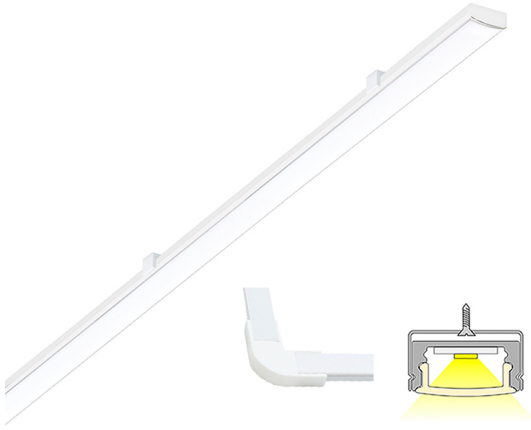

LINEA LUX

4m | 3000 K | white | 192 led/m | 1700 lm/m | CRI>90
Product code: 682399

A versatile light profile fixture

LIMENTE LINEA IP44 LUX is a part of LIMENTE LUX collection. The LIMENTE LUX collection provides the best quality of light in technical features, such as efficiency and color rendering, and maximizes the lifespan of the product. LIMENTE LINEA IP44 LUX is a versatile light fixture suitable for either working light or mood light. The fixture can be used in kitchen workspace but also to provide indirect lighting when placed above upper cabinets, in plinths, in ceilings or inside a wardrobe or any other space, where light is needed.

See "Installation pictures" for tips on how to use LINEA IP44 LUX as working lighting in a kitchen workspace but also as indirect lighting when placed above upper cabinets or inside a wardrobe! In kitchen workspaces the fixture is installed near the front edge of the kitchen upper cabinet. LIMENTE LINEA profile fixtures are available in multiple lengths (2-6m) and three different color temperatures (3000K, 4000K and 2700K-6000K). The profile itself has a standard length of 2m and can be shortened to a desired length.

[Learn more from our website](#)

Easy installation

LIMENTE LINEA IP44 LUX is fast and easy to install with the installation tools included.

[Learn more from our website](#)

THE FOLLOWING ITEMS ARE INCLUDED

- 2 x 2m aluminum profiles + diffusert
- 1m aluminum profile + diffusert (conduit)
- mounting clips x 11
- end-caps x 6
- plastic corner pieces (90°) x 3
- led-ribbon 4 m, driver in both ends
- 3m power cords 2pcs