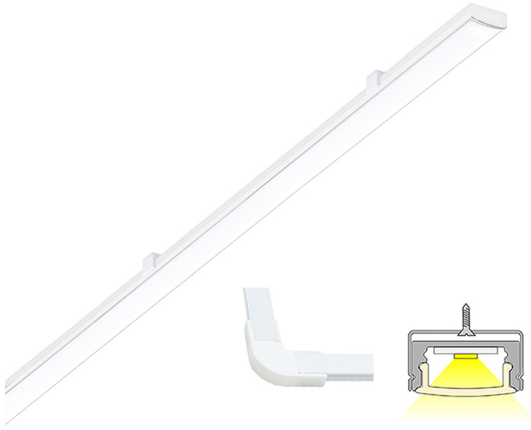

LINEA LUX

2m | 3000 K | white | 192 led/m | 1700 lm/m | CRI>90
Product code: 682398

A versatile light profile fixture

LIMENTE LINEA IP44 LUX is a part of LIMENTE LUX collection. The LIMENTE LUX collection provides the best quality of light in technical features, such as efficiency and color rendering, and maximizes the lifespan of the product. LIMENTE LINEA IP44 LUX is a versatile light fixture suitable for either working light or mood light. The fixture can be used in kitchen workspace but also to provide indirect lighting when placed above upper cabinets, in plinths, in ceilings or inside a wardrobe or any other space, where light is needed.

See "Installation pictures" for tips on how to use LINEA IP44 LUX as working lighting in a kitchen workspace but also as indirect lighting when placed above upper cabinets or inside a wardrobe! In kitchen workspaces the fixture is installed near the front edge of the kitchen upper cabinet. LIMENTE LINEA profile fixtures are available in multiple lengths (2-6m) and three different color temperatures (3000K, 4000K and 2700K-6000K). The profile itself has a standard length of 2m and can be shortened to a desired length.

[Learn more from our website](#)

Dimming and lighting control

Appropriate lighting for any occasion is made easy with our dimming and lighting control system. You can easily change the lighting and ambience in your home from efficient and bright to dim and cozy by dimming your LIMENTE LINEA IP44 LUX with our wireless system. You can use the same switch to adjust all the LIMENTE lights in the room, including various ceiling, panel and profile lights. The light adjusts smoothly at the same time while creating ambience for working, entertaining or any mood in between.

[Learn more from our website](#)

Easy installation

LIMENTE LINEA IP44 LUX is fast and easy to install with the installation tools included.

[Learn more from our website](#)

THE FOLLOWING ITEMS ARE INCLUDED