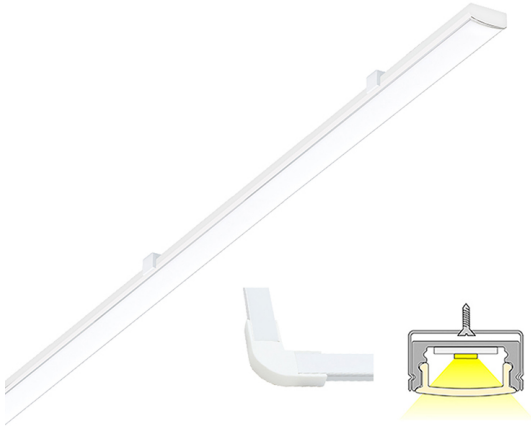

LINEA CCT LUX

4m | 2700 - 6000 K | white | IP44 | 1500 lm/m | CRI>90 | valkoinen
Product code: 682397

A versatile light profile fixture with color temperature adjustment

LIMENTE LINEA IP44 CCT is a part of LIMENTE CCT collection, which is not only dimmable but the color temperature is adjustable. When adjusting the color temperature of lighting in your home, you can change the ambience to suit any mood.

LIMENTE LINEA IP44 CCT is a versatile light fixture suitable for either working light or mood light. The fixture can be used in kitchen workspace but also to provide indirect lighting when placed above upper cabinets, in plinths, in ceilings or inside a wardrobe or any other space, where light is needed.

[Learn more from our website](#)

Easy installation

LIMENTE LINEA IP44 CCT is fast and easy to install with the installation tools included.

[Learn more from our website](#)

THE FOLLOWING ITEMS ARE INCLUDED

- 2 x 2m aluminum profiles + diffusert
- 1m aluminum profile + diffusert (conduit)
- mounting clips x 11
- end-caps x 6
- plastic corner pieces (90°) x 3
- led-ribbon 4 m, with 1,5 m power cord cord in both ends
- 1,5 m power cords 2 pcs