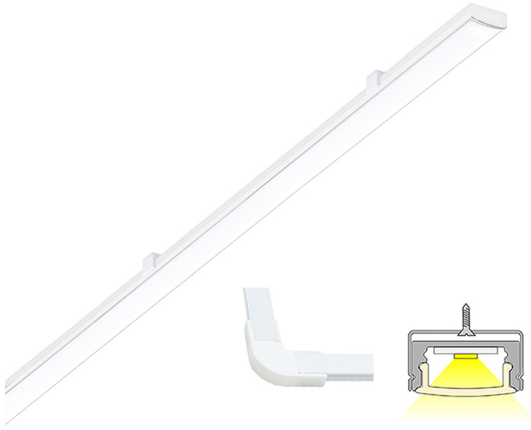

LINEA CCT LUX

2m | 2700 - 6000 K | white | IP44 | 1500 lm/m | CRI>90
Product code: 682396

A versatile light profile fixture with color temperature adjustment

LIMENTE LINEA IP44 CCT is a part of LIMENTE CCT collection, which is not only dimmable but the color temperature is adjustable. When adjusting the color temperature of lighting in your home, you can change the ambience to suit any mood.

LIMENTE LINEA IP44 CCT is a versatile light fixture suitable for either working light or mood light. The fixture can be used in kitchen workspace but also to provide indirect lighting when placed above upper cabinets, in plinths, in ceilings or inside a wardrobe or any other space, where light is needed.

[Learn more from our website](#)

Easy installation

LIMENTE LINEA CCT is fast and easy to install with the installation tools included.

[Learn more from our website](#)

THE FOLLOWING ITEMS ARE INCLUDED

- aluminum profile 2 m
- end caps x 4
- mounting clips x 7
- plastic corner pieces (90°) x 3
- led-ribbon 2 m, with 1,5m power cord cord in both ends
- 1,5 m power cords 2 pcs

SPECIFICATIONS

PRODUCT DIMENSIONS	2000.0 x 10.0 x 3.0
MOUNTING METHOD	Surface mounting
COLOUR TEMPERATURE	2700 - 6000 K
COLOUR RENDERING INDEX CRI	> 90
RATED LIFE TIME	
ENERGY EFFICIENCY CLASS	
LUMINOUS FLUX	1500 lm/m
EFFICIENCY	
VOLTAGE	24 V DC
INGRESS PROTECTION CODE	IP44
NUMBER OF LEDS/M	196
INPUT POWER	29 W
NUMBER OF SWITCHING CYCLES	> 50 000
AMBIENT TEMPERATURE RANGE	-20°C~50°C
INPUT POWER CONNECTOR	
WARRANTY PERIOD (MONTHS)	24
ADDITIONAL COVER (MONTHS)	12
INSTALLATION AND OPERATING MANUAL	https://www.limente.fi/Images/productpics/instructions/limente_led-linea.pdf