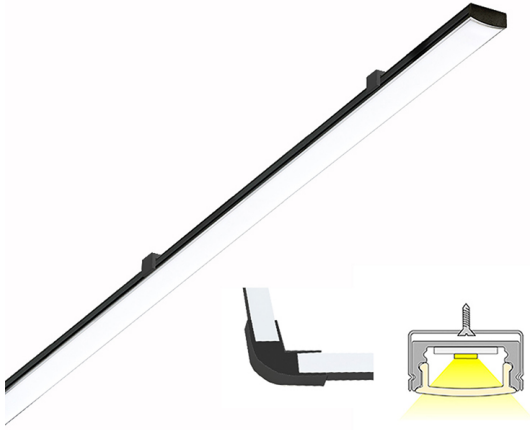

## LINEA LUX

2m | 3000 K | black | 192 led/m | 1700 lm/m | CRI>90  
Product code: 682390

### A versatile light profile fixture

LIMENTE LINEA IP44 LUX is a part of LIMENTE LUX collection. The LIMENTE LUX collection provides the best quality of light in technical features, such as efficiency and color rendering, and maximizes the lifespan of the product. LIMENTE LINEA IP44 LUX is a versatile light fixture suitable for either working light or mood light. The fixture can be used in kitchen workspace but also to provide indirect lighting when placed above upper cabinets, in plinths, in ceilings or inside a wardrobe or any other space, where light is needed.

See "Installation pictures" for tips on how to use LINEA IP44 LUX as working lighting in a kitchen workspace but also as indirect lighting when placed above upper cabinets or inside a wardrobe! In kitchen workspaces the fixture is installed near the front edge of the kitchen upper cabinet. LIMENTE LINEA profile fixtures are available in multiple lengths (2-6m) and three different color temperatures (3000K, 4000K and 2700K-6000K). The profile itself has a standard length of 2m and can be shortened to a desired length.

### Easy installation

LIMENTE LINEA IP44 LUX is fast and easy to install with the installation tools included.

[Learn more from our website](#)