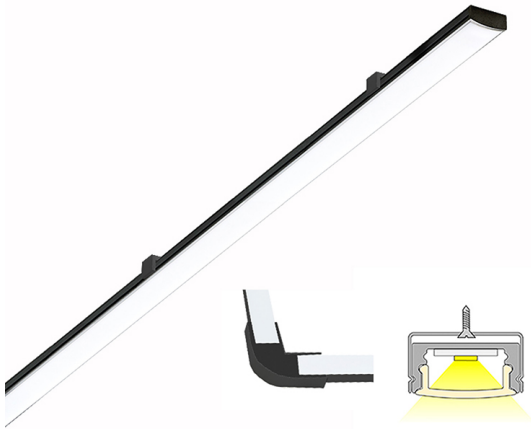

LIMENTE LINEA IP44 CCT is a versatile light fixture suitable for either working light or mood light. The fixture can be used in kitchen workspace but also to provide indirect lighting when placed above upper cabinets, in plinths, in ceilings or inside a wardrobe or any other space, where light is needed.

### Dimming and lighting control

Appropriate lighting for any occasion is made easy with our dimming and lighting control system. You can easily change the lighting and ambience in your home from efficient and bright to dim and cosy by dimming your LIMENTE LINEA IP44 CCT with our wireless system. You can use the same switch to adjust all the LIMENTE CCT lights in the room. The light and color temperature adjust smoothly at the same time while creating ambience for working, entertaining or any mood in between.

### Easy installation

LIMENTE LINEA IP44 CCT is fast and easy to install with the installation tools included.

[Learn more from our website](#)

### THE FOLLOWING ITEMS ARE INCLUDED

- 2 x 2m aluminum profiles + diffusert
- 1m aluminum profile + diffusert (conduit)
- mounting clips x 11
- end-caps x 6
- plastic corner pieces (90°) x 3
- led-ribbon 4 m, with 1,5 m power cord cord in both ends
- 1,5 m power cords 2 pcs