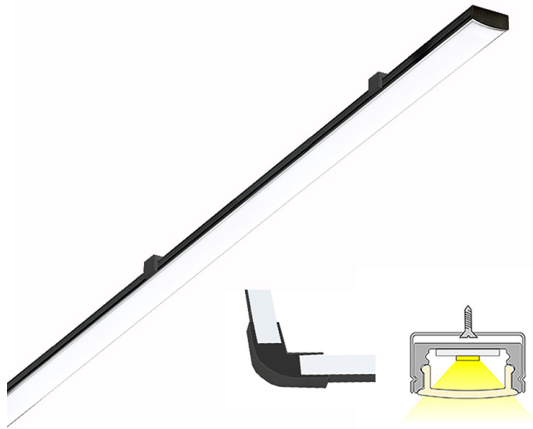

LIMENTE LINEA IP44 CCT is a versatile light fixture suitable for either working light or mood light. The fixture can be used in kitchen workspace but also to provide indirect lighting when placed above upper cabinets, in plinths, in ceilings or inside a wardrobe or any other space, where light is needed.

[Learn more from our website](#)

Dimming and lighting control

Appropriate lighting for any occasion is made easy with our dimming and lighting control system. You can easily change the lighting and ambience in your home from efficient and bright to dim and cosy by dimming your LIMENTE LINEA IP44 CCT with our wireless system. You can use the same switch to adjust all the LIMENTE CCT lights in the room. The light and color temperature adjust smoothly at the same time while creating ambience for working, entertaining or any mood in between.

[Learn more from our website](#)

Easy installation

LIMENTE LINEA CCT is fast and easy to install with the installation tools included.

[Learn more from our website](#)

THE FOLLOWING ITEMS ARE INCLUDED

- aluminum profile 2 m
- end caps x 4
- mounting clips x 7
- plastic corner pieces (90°) x 3
- led-ribbon 2 m, with 1,5m power cord cord in both ends
- 1,5 m power cords 2 pcs