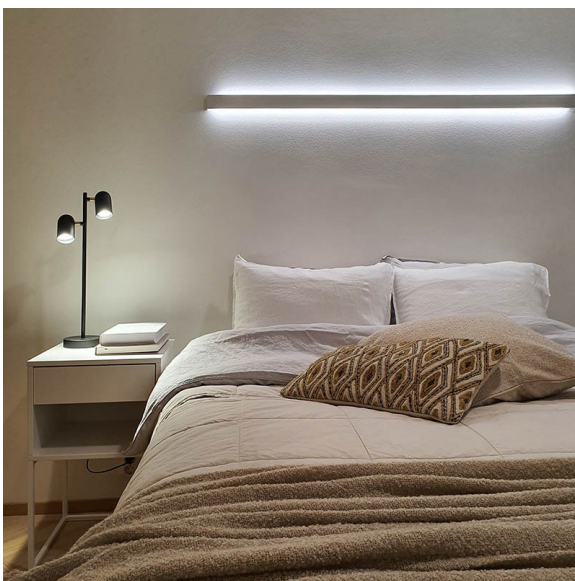

THE FOLLOWING ITEMS ARE INCLUDED

- aluminum profile 2 m x 2
- end pieces x 8
- mounting clips x 12
- 2 x led-ribbon 4 m, with driver in both ends
- 3m power cords 2 pcs