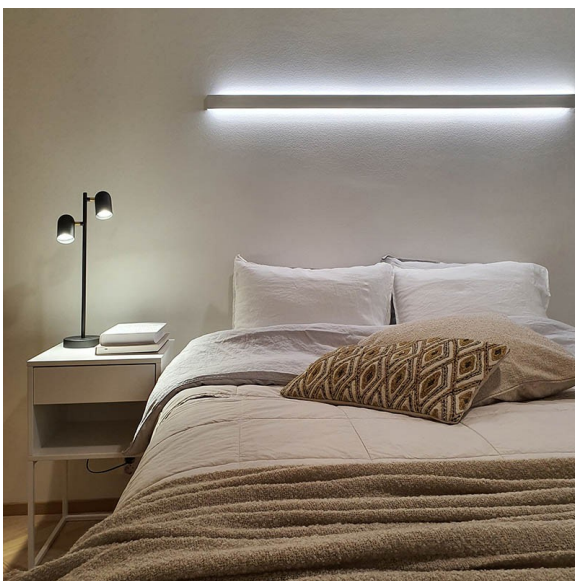

DUO 20

2m | 4000 K | white | 2x1512 lm/m | 192 led/m | CRI>85
Product code: 682378

An up & down wall light fixture

LIMENTE DUO IP44 CCT is a minimalistic and sleek wall light profile fixture that projects light up and down. The fixture is available in both black and white. DUO can be used in private homes and in public spaces as an eye-catcher, a mood light or a functional light for reading or above a couch.

You can control both the upward projecting light and the downward projecting light separately when needed. Using DUO enables carrying out beautiful and stylish indirect lighting designs in different kinds of spaces, including in the bathroom due to the fixtures IP44 classification.

[Learn more from our website](#)

Dimming and lighting control

Appropriate lighting for any occasion is made easy with our dimming and lighting control system. You can easily change the lighting and ambience in your home from efficient and bright to dim and cozy by dimming your LIMENTE DUO with our wireless system. You can use the same switch to adjust all the LIMENTE lights in the room, including various ceiling, panel and profile lights. The light adjusts smoothly at the same time while creating ambience for working, entertaining or any mood in between.

[Learn more from our website](#)

Easy installation

LIMENTE DUO IP44 B is fast and easy to install with the installation tools included.

[Learn more from our website](#)

THE FOLLOWING ITEMS ARE INCLUDED

- aluminum profile 2 m
- end pieces x 4
- mounting clips x 6
- 2 x led-ribbon 2 m, with driver in both ends
- 3m power cords 2 pcs