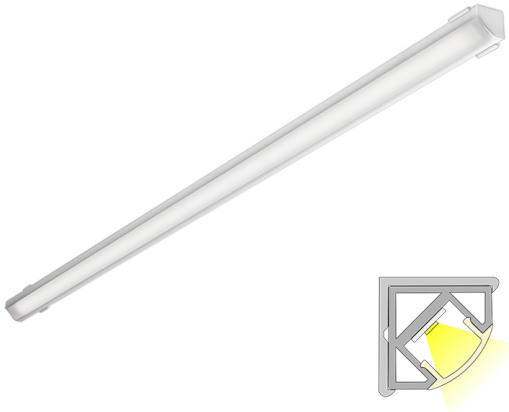

## LED-CORNER 40 CCT

4,15m | 2700 - 6000 K | white | IP44 | 800 lm/m | CRI>80  
Product code: 682376

### THE FOLLOWING ITEMS ARE INCLUDED

- aluminum profile 2,15 m x 2
- end pieces x 8
- fasteners x 8
- led-ribbon 4 m, with 1,5 m power cord in both ends
- 1,5 m power cords 2 pcs

### A versatile corner profile fixture with color temperature adjustment

LIMENTE LED-CORNER IP44 CCT is a part of LIMENTE CCT collection, which is not only dimmable but the color temperature of the light is also adjustable. When adjusting the color temperature of lighting in your home, you can change the ambience to suit any mood. LIMENTE LED-CORNER IP44 CCT is a versatile light fixture suitable for either working light or mood light. The fixture can be used in any space, where the fixture can be placed in a corner. The light is stylish and continuous with no connection points interrupting the light, which provides even light throughout the area.

See "Installation pictures" for tips on how to use LED-CORNER IP44 CCT in a kitchen workspace but also to provide indirect lighting when placed above upper cabinets, in plinths, in ceilings or inside a wardrobe! LIMENTE LED-CORNER profiles are available in three amazing colors (aluminium, black, white), in multiple lengths (2-6m) and three different color temperatures (3000K, 4000K and 2700K-6000K). The aluminium profile itself has a standard length of 2m, black and white 2,15 m and can be shortened to a desired length.