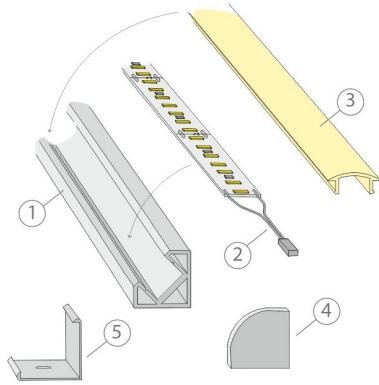

COR. 20 CCT LUX BL PROF.LIGHT

Corner