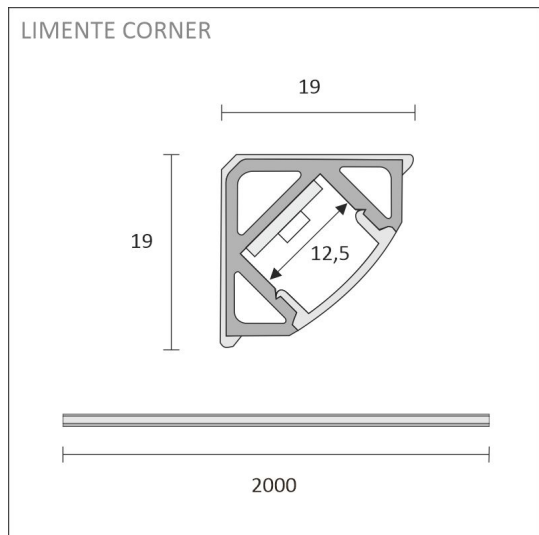

COR. 20 CCT LUX BL PROF.LIGHT