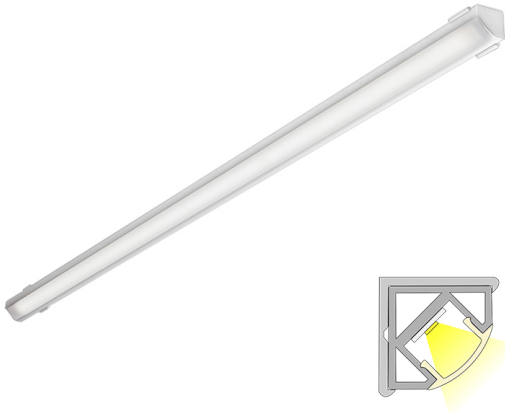

LED-CORNER 20 CCT LUX

2,15m | 2700 - 6000 K | white | IP44 | 1500 lm/m | CRI>90
Product code: 682374

THE FOLLOWING ITEMS ARE INCLUDED

- aluminum profile 2,15 m
- end pieces x 4
- fasteners x 4
- led-ribbon 2 m, with 1,5m power cord in both ends
- 1,5 m power cords 2 pcs

A versatile corner profile fixture with color temperature adjustment

LIMENTE LED-CORNER IP44 CCT is a part of LIMENTE CCT collection, which is not only dimmable but the color temperature of the light is also adjustable. When adjusting the color temperature of lighting in your home, you can change the ambience to suit any mood. LIMENTE LED-CORNER IP44 CCT is a versatile light fixture suitable for either working light or mood light. The fixture can be used in any space, where the fixture can be placed in a corner. The light is stylish and continuous with no connection points interrupting the light, which provides even light throughout the area.

See "Installation pictures" for tips on how to use LED-CORNER IP44 CCT in a kitchen workspace but also to provide indirect lighting when placed above upper cabinets, in plinths, in ceilings or inside a wardrobe! LIMENTE LED-CORNER profiles are available in three amazing colors (aluminium, black, white), in multiple lengths (2-6m) and three different color temperatures (3000K, 4000K and 2700K-6000K). The aluminium profile itself has a standard length of 2m, black and white 2,15 m and can be shortened to a desired length.

[Learn more from our website](#)

Easy installation

LIMENTE LED-CORNER IP44 CCT is fast and easy to install with the installation tools included.

[Learn more from our website](#)

COR. 20 CCT LUX WH PROF.LIGHT