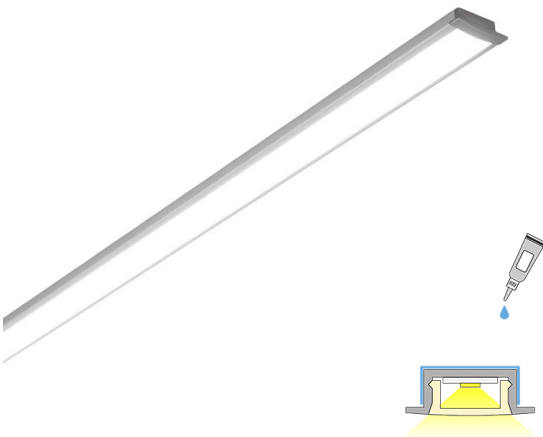

LED-INSER 20 CCT LUX

2m | 2700 - 6000 K | aluminum | IP44 | 1500 lm/m | CRI>90
Product code: 682372

An unnoticeable recessed LED profile fixture

LED-INSER is a versatile light to be used both as a working light and a mood light, e.g. in a kitchen workspace or on shelves and other surfaces where light is needed! It is an aluminum profile fixture designed to be recessed in furniture. The profile is submerged to furniture level and only a sleek thin edge of the profile is visible. LED-INSER IP44 CCT is only 8.5 mm deep allowing installation on a sheeted wall without a need to change the wall support structures. The fixture can be shortened to a desired length.

LIMENTE LED-INSER IP44 CCT is available in standard lengths of 2 and 4 meters. The fixture can be shortened to a desired length at 3,3 cm intervals. LIMENTE LED-INSER IP44 CCT comes with quality LEDs with a color rendering index of $R_a > 90$, an efficiency of 105 lm/W, a luminosity of 1500lm/m and a color temperature of about 2700-6000K. The fixture includes a matte protective glass diffuser, which makes the light even and continuous and makes the light a bit warmer in color temperature. All technical values are given to the led strip without a diffuser.

[Learn more from our website](#)

Easy installation

LIMENTE LED-GRADE CCT is fast and easy to install with the installation tools included.

[Learn more from our website](#)

THE FOLLOWING ITEMS ARE INCLUDED