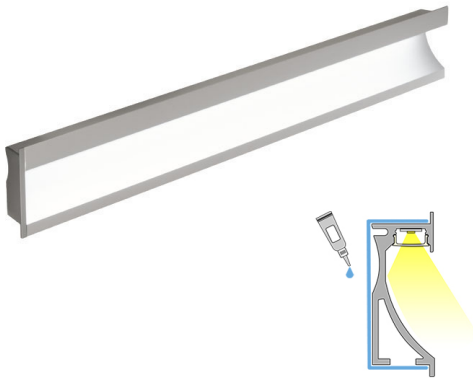

## WALL 20 CCT LUX

2m | 2700 - 6000 K | aluminum | IP44 | 1500 lm/m | CRI>90  
Product code: 682370

### An efficient wall-mounted, recessed light fixture with color temperature adjustment

Use WALL to bring light to table tops and stairs or sides of a wall. You're able to create safety lighting for dark hallways with WALL. You can also use WALL as indirect mood light in any room. The end result is always spectacular!

WALL is only 26mm deep allowing installation on a sheet wall without alterations to wall support structures. The led strip can be shortened to a desired length at 3,3 cm intervals, whereas the profile has a standard length of 2m and can be shortened to a desired length.