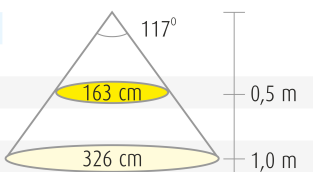

RIBBON 40 8 3K IP20 STRIP

LIMENTE LED-RIBBON 20-8 / 40-8

3000 K **4000 K**

1440 lx 1560 lx

359 lx 390 lx