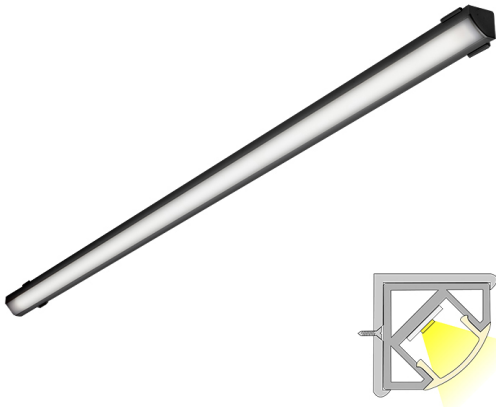

CORNER LUX

4m | 4000K | black | 192 led/m | 1700 lm/m | CRI>90
Product code: 682347

THE FOLLOWING ITEMS ARE INCLUDED

- aluminum profile 2,15 m x 2
- end pieces x 8
- fasteners x 8
- led-ribbon 4 m, with driver in both ends
- 3m power cords 2 pcs

A versatile corner profile

LIMENTE CORNER IP44 LUX is a part of LIMENTE LUX collection. The LIMENTE LUX collection provides the best quality of light in technical features, such as efficiency and color rendering, and maximizes the lifespan of the product. LIMENTE CORNER IP44 LUX is a versatile light fixture suitable for either working light or mood light. The fixture can be used in kitchen workspace but also to provide indirect lighting when placed above upper cabinets, in plinths, in ceilings or inside a wardrobe or any other space, where the fixture can be placed in a corner.

LIMENTE CORNER IP44 LUX is available in standard lengths of 2 and 4 meters. The fixture can be shortened to a desired length at 3,3 cm intervals. All the lights in our LIMENTE LUX collection have excellent LED efficiency (up to 135lm/w) and their color rendering is perfect ($R_a > 90$). A light output of 1700 lm/m and a color temperature of 3000K or 4000K are standard in the LIMENTE LUX collection. Due to the excellent technical values, our LUX models reproduce natural colors optimally, which really makes colors come alive! The products in our LIMENTE LUX collection are all granted with a three-year additional warranty in addition to our two-year warranty granted for all our products.

[Learn more from our website](#)

Easy installation

LIMENTE CORNER IP44 LUX is fast and easy to install with the installation tools included.

[Learn more from our website](#)

COR. 40 LUX 4K BL PROF.LIGHT

OVERVIEW