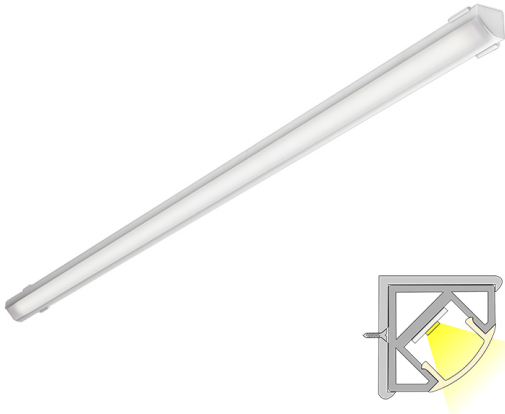

CORNER LUX

4,3m | 4000 K | white | 192 led/m | 1700 lm/m | CRI>90
Product code: 682346

THE FOLLOWING ITEMS ARE INCLUDED

- aluminum profile 2,15 m x 2
- end pieces x 8
- fasteners x 8
- led-ribbon 4 m, with driver in both ends
- 3m power cords 2 pcs

A versatile corner profile

LIMENTE CORNER IP44 LUX is a part of LIMENTE LUX collection. The LIMENTE LUX collection provides the best quality of light in technical features, such as efficiency and color rendering, and maximizes the lifespan of the product. LIMENTE CORNER IP44 LUX is a versatile light fixture suitable for either working light or mood light. The fixture can be used in kitchen workspace but also to provide indirect lighting when placed above upper cabinets, in plinths, in ceilings or inside a wardrobe or any other space, where the fixture can be placed in a corner.

LIMENTE CORNER IP44 LUX is available in standard lengths of 2 and 4 meters. The fixture can be shortened to a desired length at 3,3 cm intervals. All the lights in our LIMENTE LUX collection have excellent LED efficiency (up to 135lm/w) and their color rendering is perfect ($R_a > 90$). A light output of 1700 lm/m and a color temperature of 3000K or 4000K are standard in the LIMENTE LUX collection. Due to the excellent technical values, our LUX models reproduce natural colors optimally, which really makes colors come alive! The products in our LIMENTE LUX collection are all granted with a three-year additional warranty in addition to our two-year warranty granted for all our products.

[Learn more from our website](#)

Easy installation

LIMENTE CORNER IP44 LUX is fast and easy to install with the installation tools included.

[Learn more from our website](#)

COR. 40 LUX 4K WH PROF.LIGHT

OVERVIEW