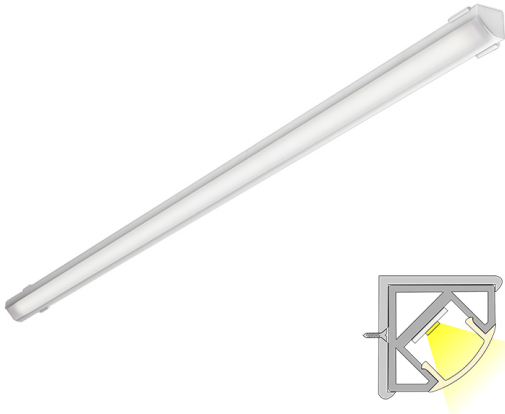

CORNER LUX

4m | 4000 K | white | 192 led/m | 1700 lm/m | CRI>90
Product code: 682346

THE FOLLOWING ITEMS ARE INCLUDED

- aluminum profile 2 m x 2
- end pieces x 8
- fasteners x 8
- led-ribbon 4 m, with driver in both ends
- 3m power cords 2 pcs

A versatile corner profile

LIMENTE CORNER IP44 LUX is a part of LIMENTE LUX collection. The LIMENTE LUX collection provides the best quality of light in technical features, such as efficiency and color rendering, and maximizes the lifespan of the product. LIMENTE CORNER IP44 LUX is a versatile light fixture suitable for either working light or mood light. The fixture can be used in kitchen workspace but also to provide indirect lighting when placed above upper cabinets, in plinths, in ceilings or inside a wardrobe or any other space, where the fixture can be placed in a corner.

LIMENTE CORNER IP44 LUX is available in standard lengths of 2 and 4 meters. The fixture can be shortened to a desired length at 3,3 cm intervals. All the lights in our LIMENTE LUX collection have excellent LED efficiency (up to 135lm/w) and their color rendering is perfect ($R_a > 90$). A light output of 1700 lm/m and a color temperature of 3000K or 4000K are standard in the LIMENTE LUX collection. Due to the excellent technical values, our LUX models reproduce natural colors optimally, which really makes colors come alive! The products in our LIMENTE LUX collection are all granted with a three-year additional warranty in addition to our two-year warranty granted for all our products.

[Learn more from our website](#)

Easy installation

LIMENTE CORNER IP44 LUX is fast and easy to install with the installation tools included.

[Learn more from our website](#)

COR. 40 LUX 4K WH PROF.LIGHT

OVERVIEW