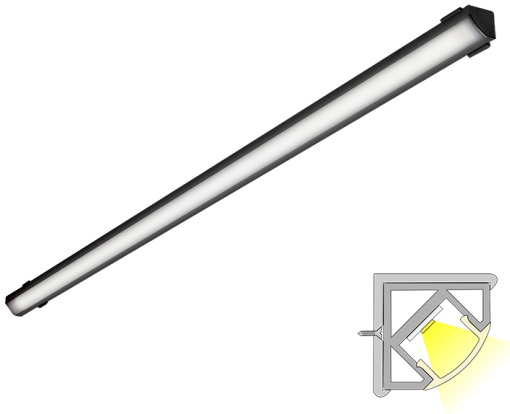

CORNER LUX

4,3m | 3000 K | black | 192 led/m | 1700 lm/m | CRI>90
Product code: 682345

THE FOLLOWING ITEMS ARE INCLUDED

- aluminum profile 2,15 m x 2
- end pieces x 8
- fasteners x 8
- led-ribbon 4 m, with driver in both ends
- 3m power cords 2 pcs

A versatile corner profile

LIMENTE CORNER IP44 LUX is a part of LIMENTE LUX collection. The LIMENTE LUX collection provides the best quality of light in technical features, such as efficiency and color rendering, and maximizes the lifespan of the product. LIMENTE CORNER IP44 LUX is a versatile light fixture suitable for either working light or mood light. The fixture can be used in kitchen workspace but also to provide indirect lighting when placed above upper cabinets, in plinths, in ceilings or inside a wardrobe or any other space, where the fixture can be placed in a corner.

LIMENTE CORNER IP44 LUX is available in standard lengths of 2 and 4 meters. The fixture can be shortened to a desired length at 3,3 cm intervals. All the lights in our LIMENTE LUX collection have excellent LED efficiency (up to 135lm/w) and their color rendering is perfect ($R_a > 90$). A light output of 1700 lm/m and a color temperature of 3000K or 4000K are standard in the LIMENTE LUX collection. Due to the excellent technical values, our LUX models reproduce natural colors optimally, which really makes colors come alive! The products in our LIMENTE LUX collection are all granted with a three-year additional warranty in addition to our two-year warranty granted for all our products.