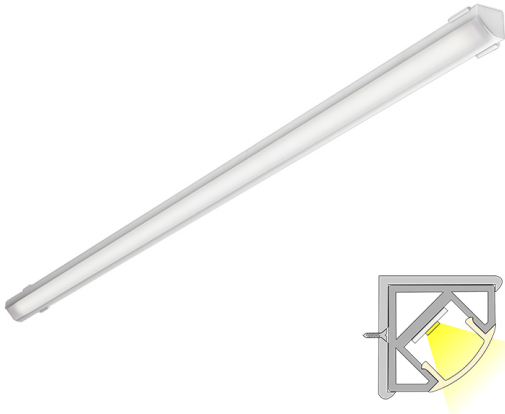

CORNER LUX

4m | 3000 K | white | 192 led/m | 1700 lm/m | CRI>90
Product code: 682344

THE FOLLOWING ITEMS ARE INCLUDED

- aluminum profile 2 m x 2
- end pieces x 8
- fasteners x 8
- led-ribbon 4 m, with driver in both ends
- 3m power cords 2 pcs

A versatile corner profile

LIMENTE CORNER IP44 LUX is a part of LIMENTE LUX collection. The LIMENTE LUX collection provides the best quality of light in technical features, such as efficiency and color rendering, and maximizes the lifespan of the product. LIMENTE CORNER IP44 LUX is a versatile light fixture suitable for either working light or mood light. The fixture can be used in kitchen workspace but also to provide indirect lighting when placed above upper cabinets, in plinths, in ceilings or inside a wardrobe or any other space, where the fixture can be placed in a corner.

LIMENTE CORNER IP44 LUX is available in standard lengths of 2 and 4 meters. The fixture can be shortened to a desired length at 3,3 cm intervals. All the lights in our LIMENTE LUX collection have excellent LED efficiency (up to 135lm/w) and their color rendering is perfect ($R_a > 90$). A light output of 1700 lm/m and a color temperature of 3000K or 4000K are standard in the LIMENTE LUX collection. Due to the excellent technical values, our LUX models reproduce natural colors optimally, which really makes colors come alive! The products in our LIMENTE LUX collection are all granted with a three-year additional warranty in addition to our two-year warranty granted for all our products.

[Learn more from our website](#)

Easy installation

LIMENTE CORNER IP44 LUX is fast and easy to install with the installation tools included.

[Learn more from our website](#)

COR. 40 LUX 3K WH PROF.LIGHT

OVERVIEW