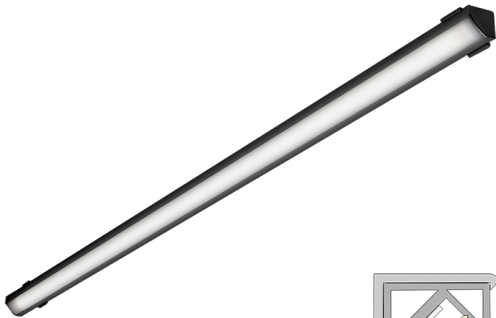

CORNER LUX

2,15m | 4000K | black | 192 led/m | 1700 lm/m | CRI>90

Product code: 682343

THE FOLLOWING ITEMS ARE INCLUDED

- aluminum profile 2,15 m
- end pieces x 4
- fasteners x 4
- led-ribbon 2 m, with driver in both ends
- 3m power cords 2 pcs

A versatile corner profile

LIMENTE CORNER IP44 LUX is a part of LIMENTE LUX collection. The LIMENTE LUX collection provides the best quality of light in technical features, such as efficiency and color rendering, and maximizes the lifespan of the product. LIMENTE CORNER IP44 LUX is a versatile light fixture suitable for either working light or mood light. The fixture can be used in kitchen workspace but also to provide indirect lighting when placed above upper cabinets, in plinths, in ceilings or inside a wardrobe or any other space, where the fixture can be placed in a corner.

LIMENTE CORNER IP44 LUX is available in standard lengths of 2 and 4 meters. The fixture can be shortened to a desired length at 3,3 cm intervals. All the lights in our LIMENTE LUX collection have excellent LED efficiency (up to 135lm/w) and their color rendering is perfect ($R_a > 90$). A light output of 1700 lm/m and a color temperature of 3000K or 4000K are standard in the LIMENTE LUX collection. Due to the excellent technical values, our LUX models reproduce natural colors optimally, which really makes colors come alive! The products in our LIMENTE LUX collection are all granted with a three-year additional warranty in addition to our two-year warranty granted for all our products.

[Learn more from our website](#)

Easy installation

LIMENTE CORNER IP44 LUX is fast and easy to install with the installation tools included.

[Learn more from our website](#)

COR. 20 LUX 4K BL PROF.LIGHT

OVERVIEW