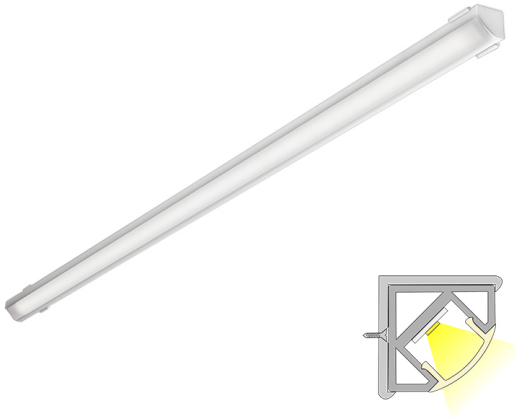

## CORNER LUX

2m | 4000 K | white | 192 led/m | 1700 lm/m | CRI>90  
Product code: 682342

### THE FOLLOWING ITEMS ARE INCLUDED

- aluminum profile 2 m
- end pieces x 4
- fasteners x 4
- led-ribbon 2 m, with driver in both ends
- 3m power cords 2 pcs

### A versatile corner profile

LIMENTE CORNER IP44 LUX is a part of LIMENTE LUX collection. The LIMENTE LUX collection provides the best quality of light in technical features, such as efficiency and color rendering, and maximizes the lifespan of the product. LIMENTE CORNER IP44 LUX is a versatile light fixture suitable for either working light or mood light. The fixture can be used in kitchen workspace but also to provide indirect lighting when placed above upper cabinets, in plinths, in ceilings or inside a wardrobe or any other space, where the fixture can be placed in a corner.

LIMENTE CORNER IP44 LUX is available in standard lengths of 2 and 4 meters. The fixture can be shortened to a desired length at 3,3 cm intervals. All the lights in our LIMENTE LUX collection have excellent LED efficiency (up to 135lm/w) and their color rendering is perfect ( $R_a > 90$ ). A light output of 1700 lm/m and a color temperature of 3000K or 4000K are standard in the LIMENTE LUX collection. Due to the excellent technical values, our LUX models reproduce natural colors optimally, which really makes colors come alive! The products in our LIMENTE LUX collection are all granted with a three-year additional warranty in addition to our two-year warranty granted for all our products.