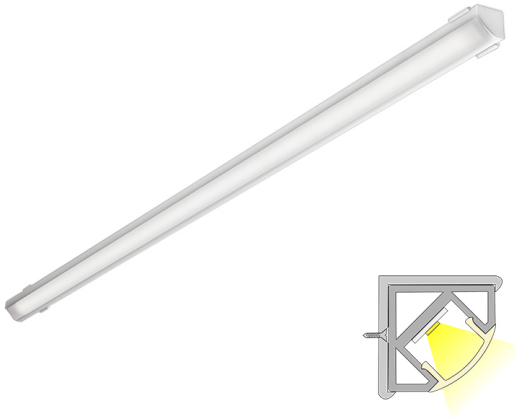

CORNER LUX

2m | 4000 K | white | 192 led/m | 1700 lm/m | CRI>90
Product code: 682342

THE FOLLOWING ITEMS ARE INCLUDED

- aluminum profile 2 m
- end pieces x 4
- fasteners x 4
- led-ribbon 2 m, with driver in both ends
- 3m power cords 2 pcs

A versatile corner profile

LIMENTE CORNER IP44 LUX is a part of LIMENTE LUX collection. The LIMENTE LUX collection provides the best quality of light in technical features, such as efficiency and color rendering, and maximizes the lifespan of the product. LIMENTE CORNER IP44 LUX is a versatile light fixture suitable for either working light or mood light. The fixture can be used in kitchen workspace but also to provide indirect lighting when placed above upper cabinets, in plinths, in ceilings or inside a wardrobe or any other space, where the fixture can be placed in a corner.

LIMENTE CORNER IP44 LUX is available in standard lengths of 2 and 4 meters. The fixture can be shortened to a desired length at 3,3 cm intervals. All the lights in our LIMENTE LUX collection have excellent LED efficiency (up to 135lm/w) and their color rendering is perfect ($R_a > 90$). A light output of 1700 lm/m and a color temperature of 3000K or 4000K are standard in the LIMENTE LUX collection. Due to the excellent technical values, our LUX models reproduce natural colors optimally, which really makes colors come alive! The products in our LIMENTE LUX collection are all granted with a three-year additional warranty in addition to our two-year warranty granted for all our products.

[Learn more from our website](#)

Easy installation

LIMENTE CORNER IP44 LUX is fast and easy to install with the installation tools included.

[Learn more from our website](#)

COR. 20 LUX 4K WH PROF.LIGHT

OVERVIEW