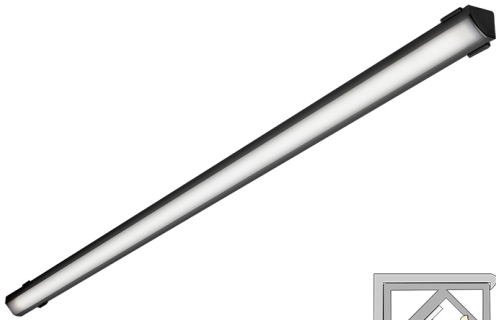

LED-CORNER LUX

black | 3000 K | 180 led/m | 1300 lm/m | CRI>90

Product code: 682341

THE FOLLOWING ITEMS ARE INCLUDED

- aluminum profile 2,15 m
- end pieces x 4
- fasteners x 4
- led-ribbon 2 m, with driver in both ends
- 3m power cords 2 pcs

A versatile corner profile

LIMENTE LED-CORNER IP44 LUX is a part of LIMENTE LUX collection. The LIMENTE LUX collection provides the best quality of light in technical features, such as efficiency and color rendering, and maximizes the lifespan of the product. LIMENTE LED-CORNER IP44 LUX is a versatile light fixture suitable for either working light or mood light. The fixture can be used in kitchen workspace but also to provide indirect lighting when placed above upper cabinets, in plinths, in ceilings or inside a wardrobe or any other space, where the fixture can be placed in a corner.

LIMENTE LED-CORNER IP44 LUX is available in standard lengths of 2 and 4 meters. The fixture can be shortened to a desired length at 3,3 cm intervals. All the lights in our LIMENTE LUX collection have excellent LED efficiency (up to 115lm/w) and their color rendering is perfect (Ra>90). A light output of 1300 lm/m and a color temperature of 3000K or 4000K are standard in the LIMENTE LUX collection. Due to the excellent technical values, our LUX models reproduce natural colors optimally, which really makes colors come alive! The products in our LIMENTE LUX collection are all granted with a three-year additional warranty in addition to our two-year warranty granted for all our products.

[Learn more from our website](#)

Easy installation

LIMENTE LED-CORNER IP44 LUX is fast and easy to install with the installation tools included.

[Learn more from our website](#)

COR. 20 LUX 3K BL PROF.LIGHT