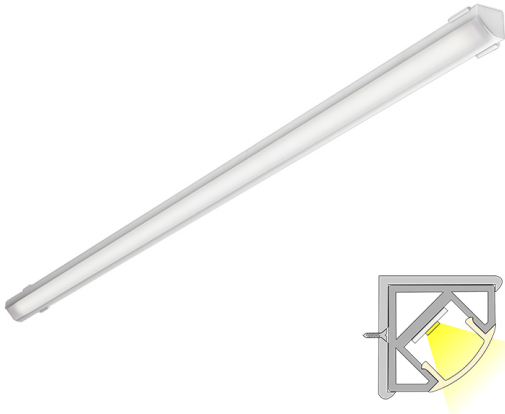

CORNER LUX

2m | 3000 K | white | 192 led/m | 1700 lm/m | CRI>90
Product code: 682340

THE FOLLOWING ITEMS ARE INCLUDED

- aluminum profile 2 m
- end pieces x 4
- fasteners x 4
- led-ribbon 2 m, with driver in both ends
- 3m power cords 2 pcs

A versatile corner profile

LIMENTE CORNER IP44 LUX is a part of LIMENTE LUX collection. The LIMENTE LUX collection provides the best quality of light in technical features, such as efficiency and color rendering, and maximizes the lifespan of the product. LIMENTE CORNER IP44 LUX is a versatile light fixture suitable for either working light or mood light. The fixture can be used in kitchen workspace but also to provide indirect lighting when placed above upper cabinets, in plinths, in ceilings or inside a wardrobe or any other space, where the fixture can be placed in a corner.

LIMENTE CORNER IP44 LUX is available in standard lengths of 2 and 4 meters. The fixture can be shortened to a desired length at 3,3 cm intervals. All the lights in our LIMENTE LUX collection have excellent LED efficiency (up to 135lm/w) and their color rendering is perfect ($R_a > 90$). A light output of 1700 lm/m and a color temperature of 3000K or 4000K are standard in the LIMENTE LUX collection. Due to the excellent technical values, our LUX models reproduce natural colors optimally, which really makes colors come alive! The products in our LIMENTE LUX collection are all granted with a three-year additional warranty in addition to our two-year warranty granted for all our products.

[Learn more from our website](#)

Easy installation

LIMENTE CORNER IP44 LUX is fast and easy to install with the installation tools included.

[Learn more from our website](#)

COR. 20 LUX 3K WH PROF.LIGHT

OVERVIEW