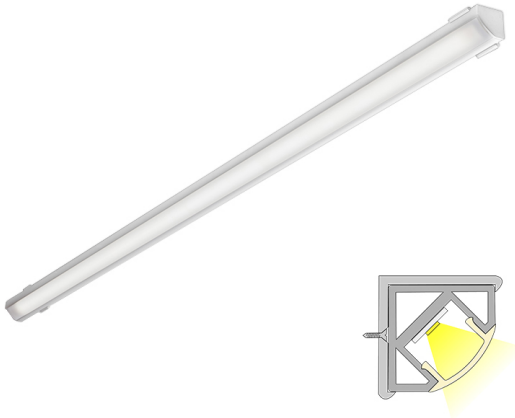

CORNER LUX

2m | 3000 K | white | 192 led/m | 1700 lm/m | CRI>90
Product code: 682340

THE FOLLOWING ITEMS ARE INCLUDED

- aluminum profile 2 m
- end pieces x 4
- fasteners x 4
- led-ribbon 2 m, with driver in both ends
- 3m power cords 2 pcs

A versatile corner profile

LIMENTE CORNER IP44 LUX is a part of LIMENTE LUX collection. The LIMENTE LUX collection provides the best quality of light in technical features, such as efficiency and color rendering, and maximizes the lifespan of the product. LIMENTE CORNER IP44 LUX is a versatile light fixture suitable for either working light or mood light. The fixture can be used in kitchen workspace but also to provide indirect lighting when placed above upper cabinets, in plinths, in ceilings or inside a wardrobe or any other space, where the fixture can be placed in a corner.

LIMENTE CORNER IP44 LUX is available in standard lengths of 2 and 4 meters. The fixture can be shortened to a desired length at 3,3 cm intervals. All the lights in our LIMENTE LUX collection have excellent LED efficiency (up to 135lm/w) and their color rendering is perfect ($R_a > 90$). A light output of 1700 lm/m and a color temperature of 3000K or 4000K are standard in the LIMENTE LUX collection. Due to the excellent technical values, our LUX models reproduce natural colors optimally, which really makes colors come alive! The products in our LIMENTE LUX collection are all granted with a three-year additional warranty in addition to our two-year warranty granted for all our products.

[Learn more from our website](#)

Easy installation

LIMENTE CORNER IP44 LUX is fast and easy to install with the installation tools included.

[Learn more from our website](#)

COR. 20 LUX 3K WH PROF.LIGHT

OVERVIEW