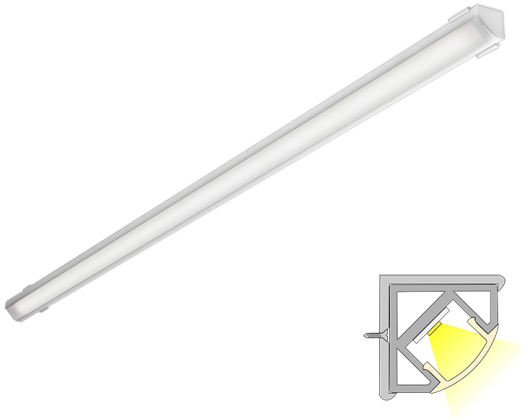

CORNER

2m | 4000 K | white | 192 led/m | 1512 lm/m | CRI>85
Product code: 682336

A versatile corner profile

LIMENTE CORNER IP44 is a versatile light fixture suitable for either working light or mood light. The fixture can be used in any space, where the fixture can be placed in a corner. The light is stylish and continuous with no connection points interrupting the light, which provides even light throughout the area.

See "Installation pictures" for tips on how to use CORNER IP44 in a kitchen workspace but also to provide indirect lighting when placed above upper cabinets, in plinths, in ceilings or inside a wardrobe! LIMENTE CORNER profiles are available in three amazing colors (aluminum, black, white), in multiple lengths (2-6m) and three different color temperatures (3000K, 4000K and 2700K-6000K). The aluminium profile itself has a standard length of 2m, black and white 2,15 m and can be shortened to a desired length.

[Learn more from our website](#)

Easy installation

LIMENTE CORNER IP44 B is fast and easy to install with the installation tools included.

[Learn more from our website](#)

THE FOLLOWING ITEMS ARE INCLUDED

SPECIFICATIONS

PRODUCT DIMENSIONS	2000.0 x 19.0 x 19.0
MOUNTING METHOD	Surface mounting
COLOUR TEMPERATURE	4000 K
COLOUR RENDERING INDEX CRI	> 85
RATED LIFE TIME	
ENERGY EFFICIENCY CLASS	
LUMINOUS FLUX	1512 lm/m
EFFICIENCY	126 lm/W
VOLTAGE	24 V DC
INGRESS PROTECTION CODE	IP44
NUMBER OF LEDS/M	192
INPUT POWER	24 W
NUMBER OF SWITCHING CYCLES	> 50 000
AMBIENT TEMPERATURE RANGE	-20°C -+50°C
INPUT POWER CONNECTOR	
WARRANTY PERIOD (MONTHS)	24
ADDITIONAL COVER (MONTHS)	12
INSTALLATION AND OPERATING MANUAL	https://www.limente.fi/Images/productpics/instructions/limente_led-corner.pdf