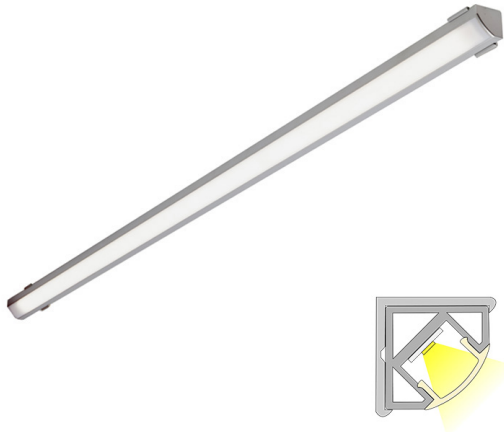

LED-CORNER

2m | 4000 K | aluminum | 180 led/m | 1080 lm/m | CRI>85
Product code: 682330

A versatile corner profile

LIMENTE LED-CORNER IP44 B is a versatile light fixture suitable for either working light or mood light. The fixture can be used in any space, where the fixture can be placed in a corner. The light is stylish and continuous with no connection points interrupting the light, which provides even light throughout the area.

See "Installation pictures" for tips on how to use LED-CORNER IP44 B in a kitchen workspace but also to provide indirect lighting when placed above upper cabinets, in plinths, in ceilings or inside a wardrobe! LIMENTE LED-CORNER profiles are available in three amazing colors (aluminum, black, white), in multiple lengths (2-6m) and three different color temperatures (3000K, 4000K and 2700K-6000K). The profile itself has a standard length of 2m and can be shortened to a desired length.

[Learn more from our website](#)

Dimming and lighting control

Appropriate lighting for any occasion is made easy with our dimming and lighting control system. You can easily change the lighting and ambience in your home from efficient and bright to dim and cosy by dimming your LIMENTE LED-CORNER with our wireless system. You can use the same switch to adjust all the LIMENTE lights in the room, including various ceiling, panel and profile lights. The light adjusts smoothly at the same time while creating ambience for working, entertaining or any mood in between.

[Learn more from our website](#)

Easy installation

LIMENTE LED-CORNER IP44 B is fast and easy to install with the installation tools included.

[Learn more from our website](#)

THE FOLLOWING ITEMS ARE INCLUDED