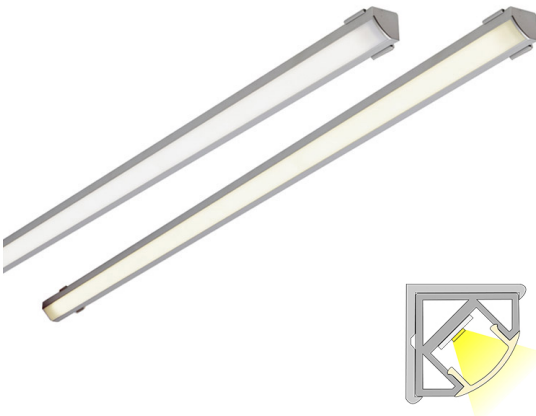

CORNER 40 CCT

4m | 2700 - 6000 K | aluminium | IP44 | 1500 lm/m | CRI>90
Product code: 682325

THE FOLLOWING ITEMS ARE INCLUDED

- aluminum profile 2 m x 2
- end pieces x 8
- fasteners x 8
- led-ribbon 4 m, with 1,5 m power cord cord in both ends
- 1,5 m power cords 2 pcs

A versatile corner profile fixture with color temperature adjustment

LIMENTE CORNER IP44 CCT is a part of LIMENTE CCT collection, which is not only dimmable but the color temperature of the light is also adjustable. When adjusting the color temperature of lighting in your home, you can change the ambience to suit any mood. LIMENTE CORNER IP44 CCT is a versatile light fixture suitable for either working light or mood light. The fixture can be used in any space, where the fixture can be placed in a corner. The light is stylish and continuous with no connection points interrupting the light, which provides even light throughout the area.

See "Installation pictures" for tips on how to use CORNER IP44 CCT in a kitchen workspace but also to provide indirect lighting when placed above upper cabinets, in plinths, in ceilings or inside a wardrobe! LIMENTE CORNER profiles are available in three amazing colors (aluminium, black, white), in multiple lengths (2-6m) and three different color temperatures (3000K, 4000K and 2700K-6000K). The profile itself has a standard length of 2m and can be shortened to a desired length.