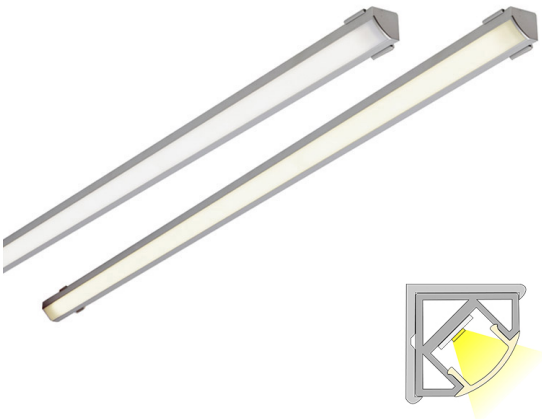

CORNER 20 CCT LUX

2m | 2700 - 6000 K | aluminum | IP44 | 1500 lm/m | CRI>90
Product code: 682324

THE FOLLOWING ITEMS ARE INCLUDED

- aluminum profile 2 m
- end pieces x 4
- fasteners x 4
- led-ribbon 2 m, with 1,5m power cord cord in both ends
- 1,5 m power cords 2 pcs

A versatile corner profile fixture with color temperature adjustment

LIMENTE CORNER IP44 CCT is a part of LIMENTE CCT collection, which is not only dimmable but the color temperature of the light is also adjustable. When adjusting the color temperature of lighting in your home, you can change the ambience to suit any mood. LIMENTE CORNER IP44 CCT is a versatile light fixture suitable for either working light or mood light. The fixture can be used in any space, where the fixture can be placed in a corner. The light is stylish and continuous with no connection points interrupting the light, which provides even light throughout the area.

See "Installation pictures" for tips on how to use CORNER IP44 CCT in a kitchen workspace but also to provide indirect lighting when placed above upper cabinets, in plinths, in ceilings or inside a wardrobe! LIMENTE CORNER profiles are available in three amazing colors (aluminium, black, white), in multiple lengths (2-6m) and three different color temperatures (3000K, 4000K and 2700K-6000K). The profile itself has a standard length of 2m and can be shortened to a desired length.

SPECIFICATIONS

PRODUCT DIMENSIONS	2000.0 x 10.0 x 3.0
MOUNTING METHOD	Surface mounting
COLOUR TEMPERATURE	2700 - 6000 K
COLOUR RENDERING INDEX CRI	> 90
RATED LIFE TIME	
ENERGY EFFICIENCY CLASS	
LUMINOUS FLUX	1500 lm/m
EFFICIENCY	105 lm/W
VOLTAGE	24 V DC
INGRESS PROTECTION CODE	IP44
NUMBER OF LEDS/M	196
INPUT POWER	29 W
NUMBER OF SWITCHING CYCLES	> 50 000
AMBIENT TEMPERATURE RANGE	-20°C -+50°C
INPUT POWER CONNECTOR	
WARRANTY PERIOD (MONTHS)	24
ADDITIONAL COVER (MONTHS)	12
INSTALLATION AND OPERATING MANUAL	https://www.limente.fi/Images/productpics/instructions/limente_led-corner.pdf