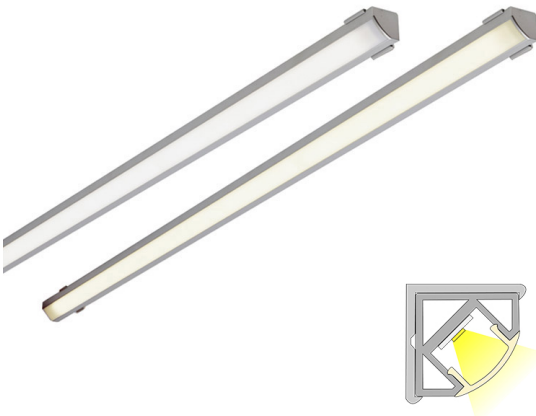

## CORNER 20 CCT LUX

2m | 2700 - 6000 K | aluminum | IP44 | 1500 lm/m | CRI>90  
Product code: 682324

### THE FOLLOWING ITEMS ARE INCLUDED

- aluminum profile 2 m
- end pieces x 4
- fasteners x 4
- led-ribbon 2 m, with 1,5m power cord cord in both ends
- 1,5 m power cords 2 pcs

### A versatile corner profile fixture with color temperature adjustment

LIMENTE CORNER IP44 CCT is a part of LIMENTE CCT collection, which is not only dimmable but the color temperature of the light is also adjustable. When adjusting the color temperature of lighting in your home, you can change the ambience to suit any mood. LIMENTE CORNER IP44 CCT is a versatile light fixture suitable for either working light or mood light. The fixture can be used in any space, where the fixture can be placed in a corner. The light is stylish and continuous with no connection points interrupting the light, which provides even light throughout the area.

See "Installation pictures" for tips on how to use CORNER IP44 CCT in a kitchen workspace but also to provide indirect lighting when placed above upper cabinets, in plinths, in ceilings or inside a wardrobe! LIMENTE CORNER profiles are available in three amazing colors (aluminium, black, white), in multiple lengths (2-6m) and three different color temperatures (3000K, 4000K and 2700K-6000K). The profile itself has a standard length of 2m and can be shortened to a desired length.