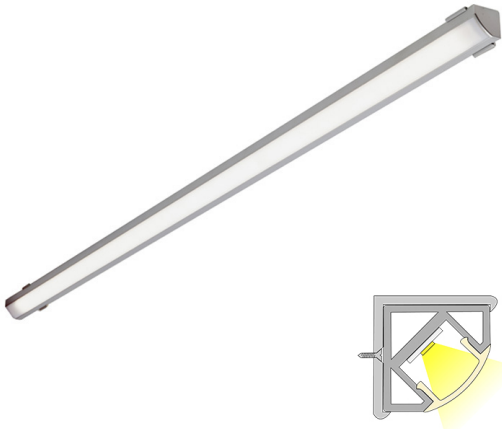

CORNER LUX

4m | 4000 K | aluminium | 192 led/m | 1700 lm/m | CRI>90
Product code: 682323

THE FOLLOWING ITEMS ARE INCLUDED

- aluminum profile 2 m x 2
- end pieces x 8
- fasteners x 8
- led-ribbon 4 m, with driver in both ends
- 3m power cords 2 pcs

A versatile corner profile

LIMENTE CORNER IP44 LUX is a part of LIMENTE LUX collection. The LIMENTE LUX collection provides the best quality of light in technical features, such as efficiency and color rendering, and maximizes the lifespan of the product. LIMENTE CORNER IP44 LUX is a versatile light fixture suitable for either working light or mood light. The fixture can be used in kitchen workspace but also to provide indirect lighting when placed above upper cabinets, in plinths, in ceilings or inside a wardrobe or any other space, where the fixture can be placed in a corner.

LIMENTE CORNER IP44 LUX is available in standard lengths of 2 and 4 meters. The fixture can be shortened to a desired length at 3,3 cm intervals. All the lights in our LIMENTE LUX collection have excellent LED efficiency (up to 135lm/w) and their color rendering is perfect ($R_a > 90$). A light output of 1700 lm/m and a color temperature of 3000K or 4000K are standard in the LIMENTE LUX collection. Due to the excellent technical values, our LUX models reproduce natural colors optimally, which really makes colors come alive! The products in our LIMENTE LUX collection are all granted with a three-year additional warranty in addition to our two-year warranty granted for all our products.

[Learn more from our website](#)

Easy installation

LIMENTE CORNER IP44 LUX is fast and easy to install with the installation tools included.

[Learn more from our website](#)

COR. 40 LUX 4K AL PROF.LIGHT

OVERVIEW