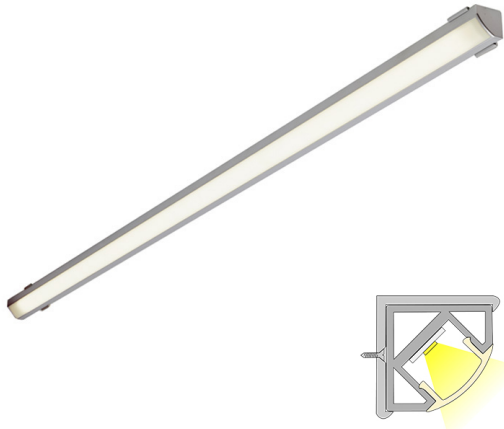

CORNER LUX

4m | 3000 K | aluminium | 192 led/m | 1700 lm/m | CRI>90
Product code: 682322

THE FOLLOWING ITEMS ARE INCLUDED

- aluminum profile 2 m x 2
- end pieces x 8
- fasteners x 8
- led-ribbon 4 m, with driver in both ends
- 3m power cords 2 pcs

A versatile corner profile

LIMENTE CORNER IP44 LUX is a part of LIMENTE LUX collection. The LIMENTE LUX collection provides the best quality of light in technical features, such as efficiency and color rendering, and maximizes the lifespan of the product. LIMENTE CORNER IP44 LUX is a versatile light fixture suitable for either working light or mood light. The fixture can be used in kitchen workspace but also to provide indirect lighting when placed above upper cabinets, in plinths, in ceilings or inside a wardrobe or any other space, where the fixture can be placed in a corner.

LIMENTE CORNER IP44 LUX is available in standard lengths of 2 and 4 meters. The fixture can be shortened to a desired length at 3,3 cm intervals. All the lights in our LIMENTE LUX collection have excellent LED efficiency (up to 135lm/w) and their color rendering is perfect ($R_a > 90$). A light output of 1700 lm/m and a color temperature of 3000K or 4000K are standard in the LIMENTE LUX collection. Due to the excellent technical values, our LUX models reproduce natural colors optimally, which really makes colors come alive! The products in our LIMENTE LUX collection are all granted with a three-year additional warranty in addition to our two-year warranty granted for all our products.