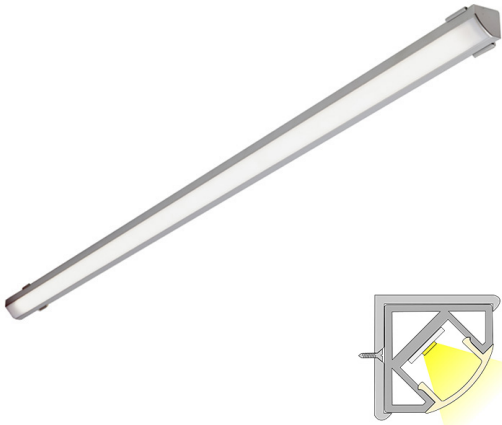

## CORNER LUX

2m | 4000 K | aluminum | 192 led/m | 1700 lm/m | CRI>90  
Product code: 682321

### THE FOLLOWING ITEMS ARE INCLUDED

- aluminum profile 2 m
- end pieces x 4
- fasteners x 4
- led-ribbon 2 m, with driver in both ends
- 3m power cords 2 pcs

### A versatile corner profile

LIMENTE CORNER IP44 LUX is a part of LIMENTE LUX collection. The LIMENTE LUX collection provides the best quality of light in technical features, such as efficiency and color rendering, and maximizes the lifespan of the product. LIMENTE CORNER IP44 LUX is a versatile light fixture suitable for either working light or mood light. The fixture can be used in kitchen workspace but also to provide indirect lighting when placed above upper cabinets, in plinths, in ceilings or inside a wardrobe or any other space, where the fixture can be placed in a corner.

LIMENTE CORNER IP44 LUX is available in standard lengths of 2 and 4 meters. The fixture can be shortened to a desired length at 3,3 cm intervals. All the lights in our LIMENTE LUX collection have excellent LED efficiency (up to 135lm/w) and their color rendering is perfect ( $R_a > 90$ ). A light output of 1700 lm/m and a color temperature of 3000K or 4000K are standard in the LIMENTE LUX collection. Due to the excellent technical values, our LUX models reproduce natural colors optimally, which really makes colors come alive! The products in our LIMENTE LUX collection are all granted with a three-year additional warranty in addition to our two-year warranty granted for all our products.