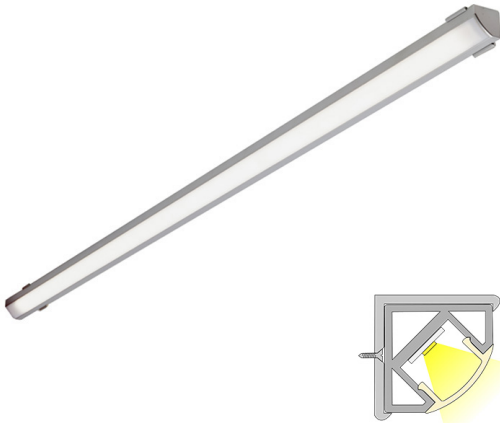

CORNER LUX

2m | 4000 K | aluminum | 192 led/m | 1700 lm/m | CRI>90
Product code: 682321

THE FOLLOWING ITEMS ARE INCLUDED

- aluminum profile 2 m
- end pieces x 4
- fasteners x 4
- led-ribbon 2 m, with driver in both ends
- 3m power cords 2 pcs

A versatile corner profile

LIMENTE CORNER IP44 LUX is a part of LIMENTE LUX collection. The LIMENTE LUX collection provides the best quality of light in technical features, such as efficiency and color rendering, and maximizes the lifespan of the product. LIMENTE CORNER IP44 LUX is a versatile light fixture suitable for either working light or mood light. The fixture can be used in kitchen workspace but also to provide indirect lighting when placed above upper cabinets, in plinths, in ceilings or inside a wardrobe or any other space, where the fixture can be placed in a corner.

LIMENTE CORNER IP44 LUX is available in standard lengths of 2 and 4 meters. The fixture can be shortened to a desired length at 3,3 cm intervals. All the lights in our LIMENTE LUX collection have excellent LED efficiency (up to 135lm/w) and their color rendering is perfect ($R_a > 90$). A light output of 1700 lm/m and a color temperature of 3000K or 4000K are standard in the LIMENTE LUX collection. Due to the excellent technical values, our LUX models reproduce natural colors optimally, which really makes colors come alive! The products in our LIMENTE LUX collection are all granted with a three-year additional warranty in addition to our two-year warranty granted for all our products.

[Learn more from our website](#)

Easy installation

LIMENTE CORNER IP44 LUX is fast and easy to install with the installation tools included.

[Learn more from our website](#)

COR. 20 LUX 4K AL PROF.LIGHT

OVERVIEW