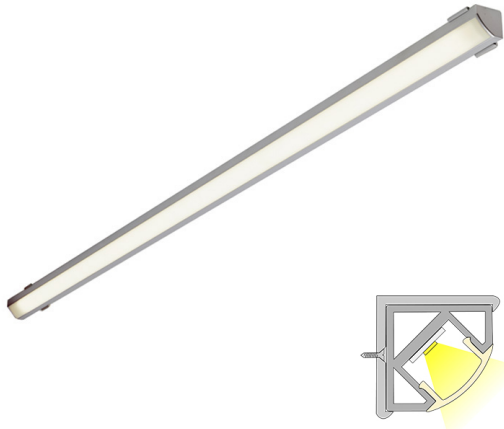

## CORNER LUX

2m | 3000 K | aluminium | 192 led/m | 1700 lm/m | CRI>90  
Product code: 682320

### THE FOLLOWING ITEMS ARE INCLUDED

- aluminum profile 2 m
- end pieces x 4
- fasteners x 4
- led-ribbon 2 m, with driver in both ends
- 3m power cords 2 pcs

### A versatile corner profile

LIMENTE CORNER IP44 LUX is a part of LIMENTE LUX collection. The LIMENTE LUX collection provides the best quality of light in technical features, such as efficiency and color rendering, and maximizes the lifespan of the product. LIMENTE CORNER IP44 LUX is a versatile light fixture suitable for either working light or mood light. The fixture can be used in kitchen workspace but also to provide indirect lighting when placed above upper cabinets, in plinths, in ceilings or inside a wardrobe or any other space, where the fixture can be placed in a corner.

LIMENTE CORNER IP44 LUX is available in standard lengths of 2 and 4 meters. The fixture can be shortened to a desired length at 3,3 cm intervals. All the lights in our LIMENTE LUX collection have excellent LED efficiency (up to 135lm/w) and their color rendering is perfect ( $R_a > 90$ ). A light output of 1700 lm/m and a color temperature of 3000K or 4000K are standard in the LIMENTE LUX collection. Due to the excellent technical values, our LUX models reproduce natural colors optimally, which really makes colors come alive! The products in our LIMENTE LUX collection are all granted with a three-year additional warranty in addition to our two-year warranty granted for all our products.