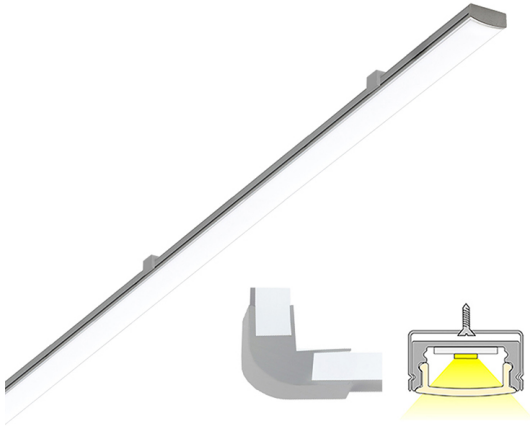

LINEA LUX

4m | 4000 K | aluminium | 192 led/m | 1700 lm/m | CRI>90
Product code: 682319

A versatile light profile fixture

LIMENTE LINEA IP44 LUX is a part of LIMENTE LUX collection. The LIMENTE LUX collection provides the best quality of light in technical features, such as efficiency and color rendering, and maximizes the lifespan of the product. LIMENTE LINEA IP44 LUX is a versatile light fixture suitable for either working light or mood light. The fixture can be used in kitchen workspace but also to provide indirect lighting when placed above upper cabinets, in plinths, in ceilings or inside a wardrobe or any other space, where light is needed.

See "Installation pictures" for tips on how to use LINEA IP44 LUX as working lighting in a kitchen workspace but also as indirect lighting when placed above upper cabinets or inside a wardrobe! In kitchen workspaces the fixture is installed near the front edge of the kitchen upper cabinet. LIMENTE LINEA profile fixtures are available in multiple lengths (2-6m) and three different color temperatures (3000K, 4000K and 2700K-6000K). The profile itself has a standard length of 2m and can be shortened to a desired length.

[Learn more from our website](#)

Easy installation

LIMENTE LINEA IP44 LUX is fast and easy to install with the installation tools included.

[Learn more from our website](#)

THE FOLLOWING ITEMS ARE INCLUDED

- 2 x 2m aluminum profiles + diffusert
- 1m aluminum profile + diffusert (conduit)
- mounting clips x 11
- end-caps x 6
- plastic corner pieces (90°) x 3
- led-ribbon 4 m, driver in both ends
- 3m power cords 2pcs