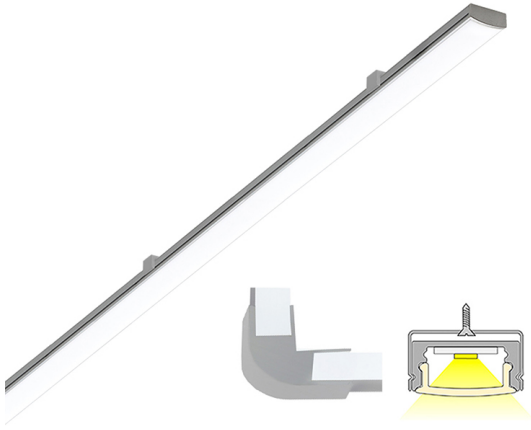

## LINEA LUX

4m | 4000 K | aluminium | 192 led/m | 1700 lm/m | CRI>90  
Product code: 682319

### A versatile light profile fixture

LIMENTE LINEA IP44 LUX is a part of LIMENTE LUX collection. The LIMENTE LUX collection provides the best quality of light in technical features, such as efficiency and color rendering, and maximizes the lifespan of the product. LIMENTE LINEA IP44 LUX is a versatile light fixture suitable for either working light or mood light. The fixture can be used in kitchen workspace but also to provide indirect lighting when placed above upper cabinets, in plinths, in ceilings or inside a wardrobe or any other space, where light is needed.

See "Installation pictures" for tips on how to use LINEA IP44 LUX as working lighting in a kitchen workspace but also as indirect lighting when placed above upper cabinets or inside a wardrobe! In kitchen workspaces the fixture is installed near the front edge of the kitchen upper cabinet. LIMENTE LINEA profile fixtures are available in multiple lengths (2-6m) and three different color temperatures (3000K, 4000K and 2700K-6000K). The profile itself has a standard length of 2m and can be shortened to a desired length.

### Easy installation

LIMENTE LINEA IP44 LUX is fast and easy to install with the installation tools included.

[Learn more from our website](#)