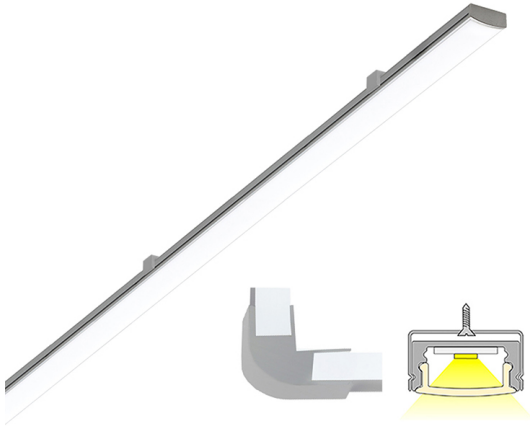

## LINEA LUX

2m | 4000 K | aluminium | 192 led/m | 1700 lm/m | CRI>90  
Product code: 682318

### A versatile light profile fixture

LIMENTE LINEA IP44 LUX is a part of LIMENTE LUX collection. The LIMENTE LUX collection provides the best quality of light in technical features, such as efficiency and color rendering, and maximizes the lifespan of the product. LIMENTE LINEA IP44 LUX is a versatile light fixture suitable for either working light or mood light. The fixture can be used in kitchen workspace but also to provide indirect lighting when placed above upper cabinets, in plinths, in ceilings or inside a wardrobe or any other space, where light is needed.

See "Installation pictures" for tips on how to use LINEA IP44 LUX as working lighting in a kitchen workspace but also as indirect lighting when placed above upper cabinets or inside a wardrobe! In kitchen workspaces the fixture is installed near the front edge of the kitchen upper cabinet. LIMENTE LINEA profile fixtures are available in multiple lengths (2-6m) and three different color temperatures (3000K, 4000K and 2700K-6000K). The profile itself has a standard length of 2m and can be shortened to a desired length.

### Easy installation

LIMENTE LINEA IP44 LUX is fast and easy to install with the installation tools included.

[Learn more from our website](#)