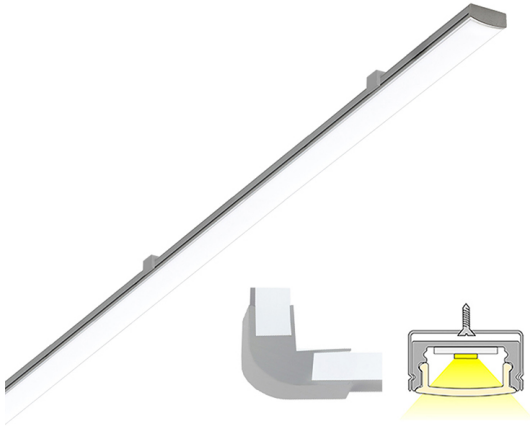

LINEA LUX

2m | 4000 K | aluminium | 192 led/m | 1700 lm/m | CRI>90
Product code: 682318

A versatile light profile fixture

LIMENTE LINEA IP44 LUX is a part of LIMENTE LUX collection. The LIMENTE LUX collection provides the best quality of light in technical features, such as efficiency and color rendering, and maximizes the lifespan of the product. LIMENTE LINEA IP44 LUX is a versatile light fixture suitable for either working light or mood light. The fixture can be used in kitchen workspace but also to provide indirect lighting when placed above upper cabinets, in plinths, in ceilings or inside a wardrobe or any other space, where light is needed.

See "Installation pictures" for tips on how to use LINEA IP44 LUX as working lighting in a kitchen workspace but also as indirect lighting when placed above upper cabinets or inside a wardrobe! In kitchen workspaces the fixture is installed near the front edge of the kitchen upper cabinet. LIMENTE LINEA profile fixtures are available in multiple lengths (2-6m) and three different color temperatures (3000K, 4000K and 2700K-6000K). The profile itself has a standard length of 2m and can be shortened to a desired length.

[Learn more from our website](#)

Dimming and lighting control

Appropriate lighting for any occasion is made easy with our dimming and lighting control system. You can easily change the lighting and ambience in your home from efficient and bright to dim and cozy by dimming your LIMENTE LINEA IP44 LUX with our wireless system. You can use the same switch to adjust all the LIMENTE lights in the room, including various ceiling, panel and profile lights. The light adjusts smoothly at the same time while creating ambience for working, entertaining or any mood in between.

[Learn more from our website](#)

Easy installation

LIMENTE LINEA IP44 LUX is fast and easy to install with the installation tools included.

[Learn more from our website](#)

THE FOLLOWING ITEMS ARE INCLUDED