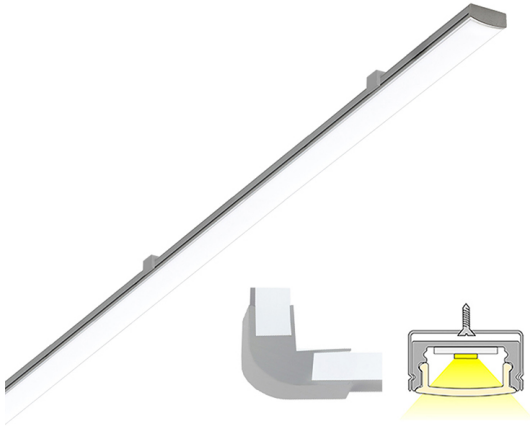

LINEA LUX

4m | 3000 K | aluminum | 192 led/m | 1700 lm/m | CRI>90
Product code: 682317

A versatile light profile fixture

LIMENTE LINEA IP44 LUX is a part of LIMENTE LUX collection. The LIMENTE LUX collection provides the best quality of light in technical features, such as efficiency and color rendering, and maximizes the lifespan of the product. LIMENTE LINEA IP44 LUX is a versatile light fixture suitable for either working light or mood light. The fixture can be used in kitchen workspace but also to provide indirect lighting when placed above upper cabinets, in plinths, in ceilings or inside a wardrobe or any other space, where light is needed.

See "Installation pictures" for tips on how to use LINEA IP44 LUX as working lighting in a kitchen workspace but also as indirect lighting when placed above upper cabinets or inside a wardrobe! In kitchen workspaces the fixture is installed near the front edge of the kitchen upper cabinet. LIMENTE LINEA profile fixtures are available in multiple lengths (2-6m) and three different color temperatures (3000K, 4000K and 2700K-6000K). The profile itself has a standard length of 2m and can be shortened to a desired length.

[Learn more from our website](#)

Easy installation

LIMENTE LINEA IP44 LUX is fast and easy to install with the installation tools included.

[Learn more from our website](#)

THE FOLLOWING ITEMS ARE INCLUDED

- 2 x 2m aluminum profiles + diffusert
- 1m aluminum profile + diffusert (conduit)
- mounting clips x 11
- end-caps x 6
- plastic corner pieces (90°) x 3
- led-ribbon 4 m, driver in both ends
- 3m power cords 2pcs