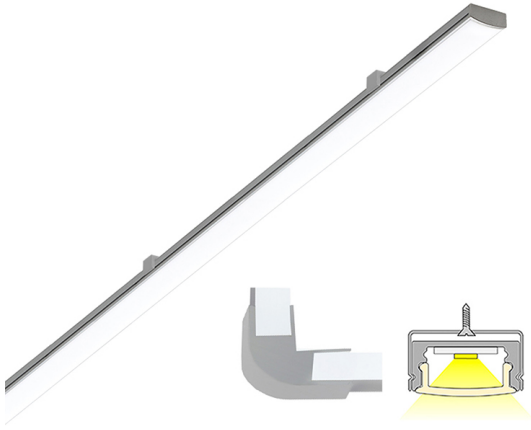

## LINEA LUX

2m | 3000 K | aluminum | 192 led/m | 1700 lm/m | CRI>90  
Product code: 682316

### A versatile light profile fixture

LIMENTE LINEA IP44 LUX is a part of LIMENTE LUX collection. The LIMENTE LUX collection provides the best quality of light in technical features, such as efficiency and color rendering, and maximizes the lifespan of the product. LIMENTE LINEA IP44 LUX is a versatile light fixture suitable for either working light or mood light. The fixture can be used in kitchen workspace but also to provide indirect lighting when placed above upper cabinets, in plinths, in ceilings or inside a wardrobe or any other space, where light is needed.

See "Installation pictures" for tips on how to use LINEA IP44 LUX as working lighting in a kitchen workspace but also as indirect lighting when placed above upper cabinets or inside a wardrobe! In kitchen workspaces the fixture is installed near the front edge of the kitchen upper cabinet. LIMENTE LINEA profile fixtures are available in multiple lengths (2-6m) and three different color temperatures (3000K, 4000K and 2700K-6000K). The profile itself has a standard length of 2m and can be shortened to a desired length.

### Easy installation

LIMENTE LINEA IP44 LUX is fast and easy to install with the installation tools included.

[Learn more from our website](#)