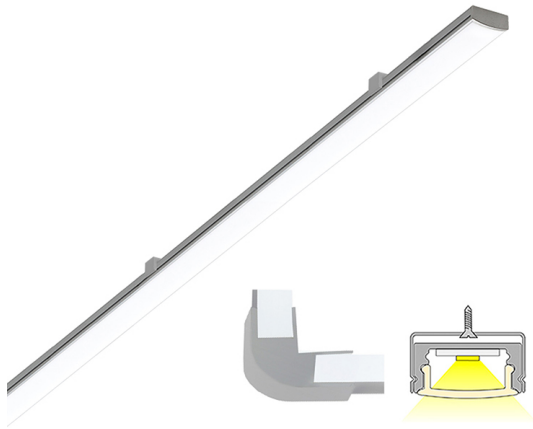

LIMENTE LINEA IP44 CCT is a versatile light fixture suitable for either working light or mood light. The fixture can be used in kitchen workspace but also to provide indirect lighting when placed above upper cabinets, in plinths, in ceilings or inside a wardrobe or any other space, where light is needed.

### Dimming and lighting control

Appropriate lighting for any occasion is made easy with our dimming and lighting control system. You can easily change the lighting and ambience in your home from efficient and bright to dim and cosy by dimming your LIMENTE LINEA IP44 CCT with our wireless system. You can use the same switch to adjust all the LIMENTE CCT lights in the room. The light and color temperature adjust smoothly at the same time while creating ambience for working, entertaining or any mood in between.

### Easy installation

LIMENTE LINEA IP44 CCT is fast and easy to install with the installation tools included.

[Learn more from our website](#)