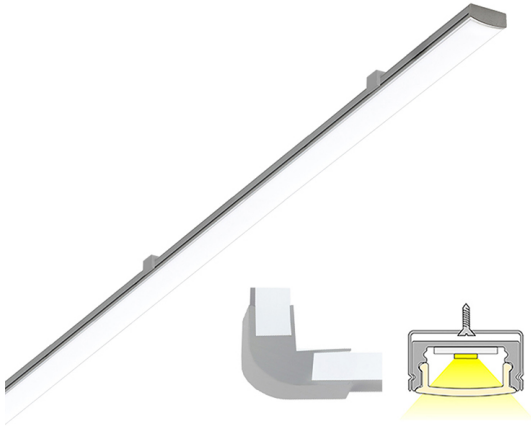

## LINEA CCT LUX

2m | 2700 - 6000 K | aluminum | IP44 | 1500 lm/m | CRI>90  
Product code: 682314

### A versatile light profile fixture with color temperature adjustment

LIMENTE LINEA IP44 CCT is a part of LIMENTE CCT collection, which is not only dimmable but the color temperature is adjustable. When adjusting the color temperature of lighting in your home, you can change the ambience to suit any mood.

LIMENTE LINEA IP44 CCT is a versatile light fixture suitable for either working light or mood light. The fixture can be used in kitchen workspace but also to provide indirect lighting when placed above upper cabinets, in plinths, in ceilings or inside a wardrobe or any other space, where light is needed.