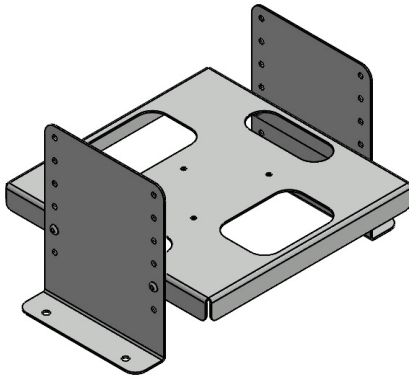

## PLACE HOLDER 892 JA 894

| Place holder 892 ja 894

Product code: 680825

### Floorsocket accessories 8799ASENNUS

Limente floor sockets offer a stylish and timeless solution for distributing electricity, data, and antenna signals in all kinds of locations. Floor sockets are particularly convenient in car dealerships, supermarkets, stores, offices, commercial spaces, ships, and even in homes around kitchen islands. The washable and drive-over sockets are especially suitable for larger open spaces such as hypermarkets, car dealerships, cafes, and restaurant customer areas. Sockets intended for dry indoor installations are designed for offices and meeting or office spaces.

All Limente floor sockets are made with either aluminum or stainless steel frames, and their covers can be metal or the same material as the floor (carpet, wood, stone, laminate, parquet, etc.)

[Learn more from our website](#)

## PLACE HOLDER 892-894-SERIE