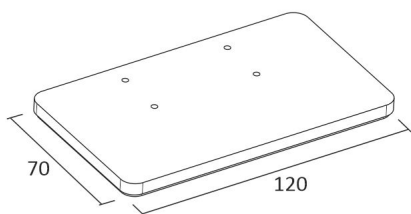

VERSAQ STAND, BLACK

LIMENTE VERSAQ ALUSTA